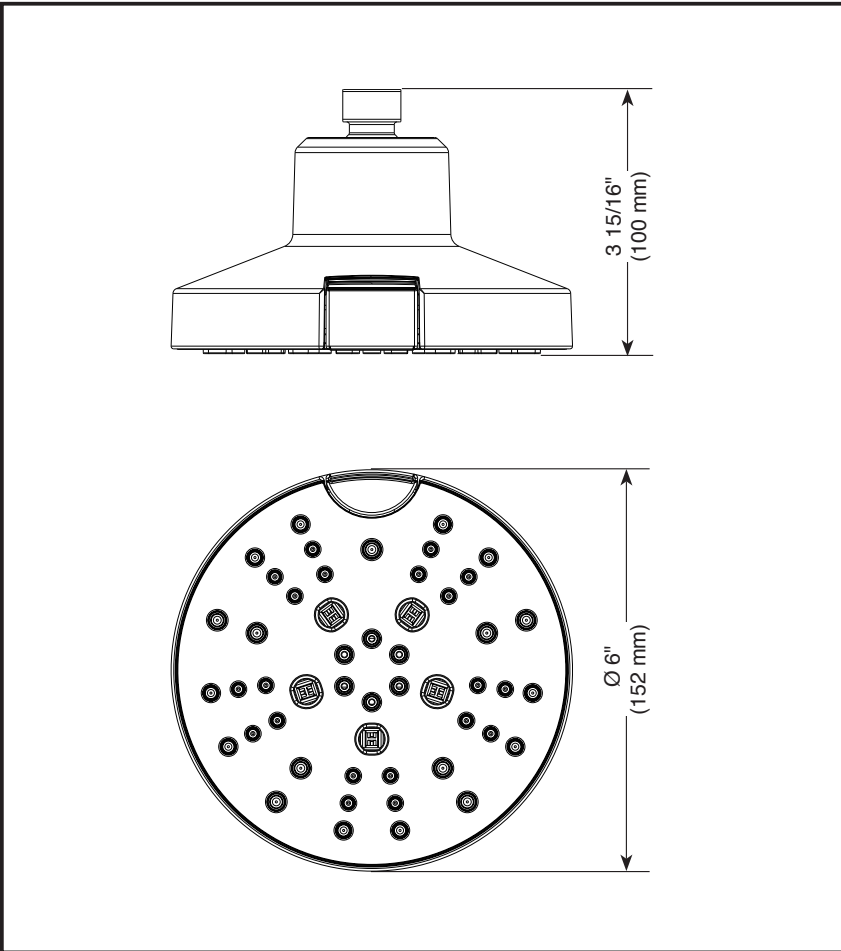

SHOWER HEAD

- 5-Spray Setting Shower Head
- Push Button Diverter

FEATURES:

- Touch-Clean® Nozzles
- H₂Okinetic® Technology

STANDARD SPECIFICATIONS

- Max flow rate 1.75 gpm @ 80 psi, 6.6 L/min @ 550 kPa
- Change spray modes with push button
- Shower head with five spray settings - pause is a non-positive shut-off
- Metal ball connector for durability, easy installation
- Ball connector swivel angle is 44° (22° per side)
- Standard 1/2"-14 NPT pipe fitting

COMPLIES WITH:

- ASME A112.18.1 / CSA B125.1
- EPA WaterSense®

Submitted Model No.: _____

Specific Features: _____

▲ Designate proper finish suffix

Spray Patterns

Delta reserves the right (1) to make changes in specifications and materials, and (2) to change or discontinue models, both without notice or obligation. Dimensions are for reference only. See current full-line price book or www.deltafaucet.com for finish options and product availability.