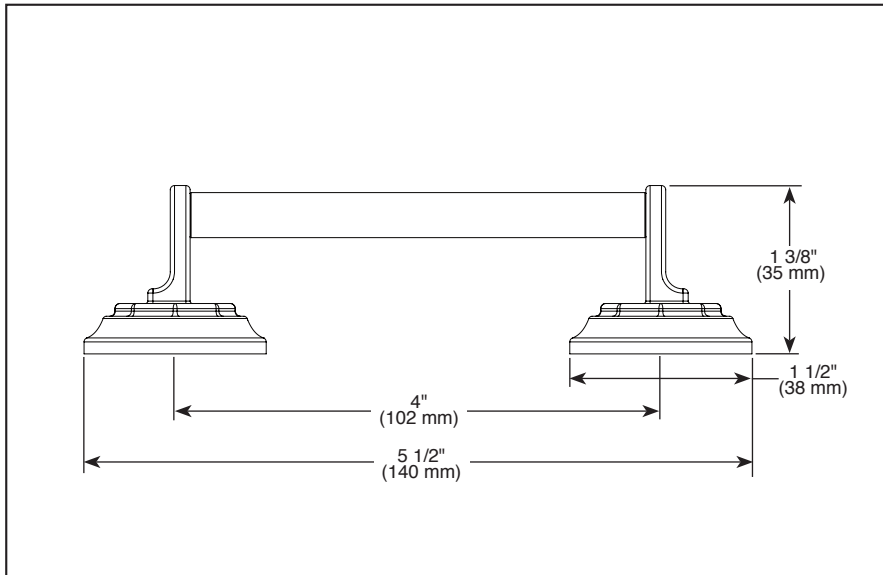

▲ Designate proper finish suffix

STANDARD SPECIFICATIONS:

- Mounting hardware (8-32 UNC screws) included with product
- All metal construction
- Flat side surface of drawer pull should be installed facing up

WARRANTY

- Lifetime limited warranty on parts (other than electronic parts and batteries) and finishes: or, for commercial users, for 5 years from date of purchase.
- 5 year limited warranty on electronic parts (other than batteries); or, for commercial users, for 1 year from the date of purchase. No warranty is provided on batteries.