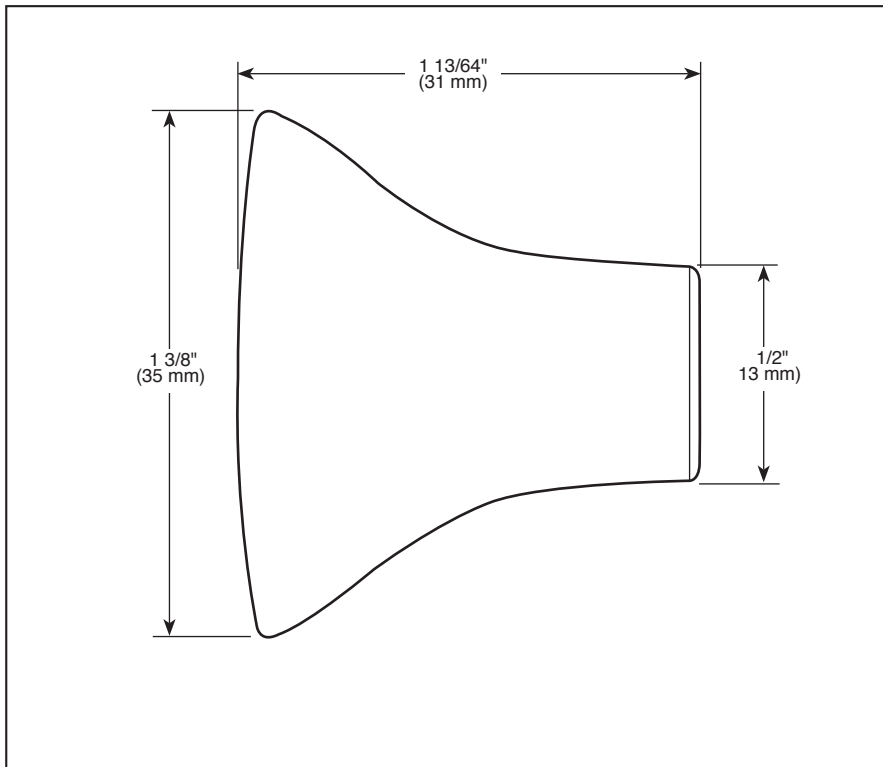

BRIZO®

ACCESSORIES

- Sotria™ Bath Collection
- Drawer Knob

Submitted Model No.: _____

Specific Features: _____

▲ Designate proper finish suffix

STANDARD SPECIFICATIONS:

- Mounting hardware (8-32 UNC screw) included with product.
- All metal construction.
- Finishes match full Sotria™ suite.