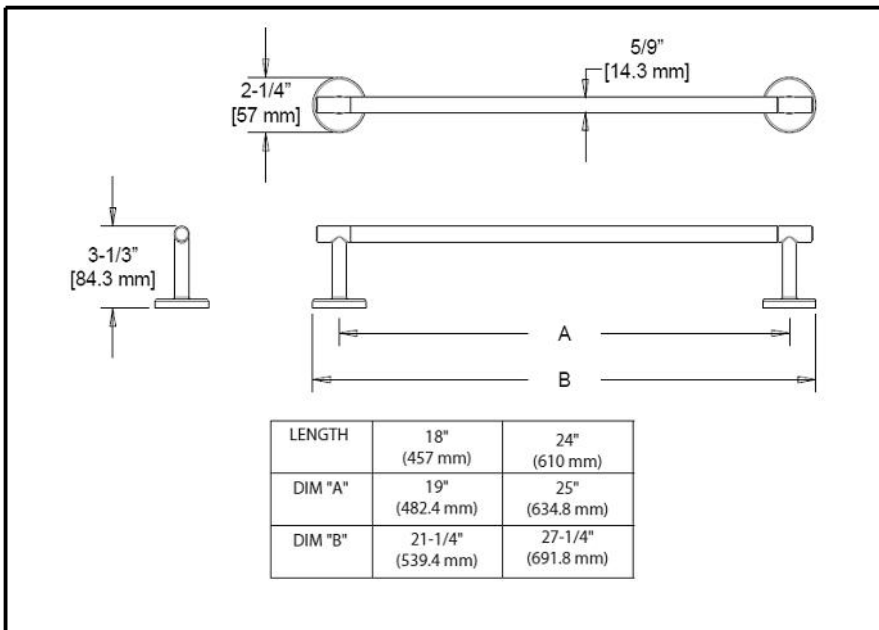

DELTA[®]

ACCESSORIES

- Trinsic™ Bath Collection
- Towel Bar

Submitted Model No.: _____

Specific Features: _____

STANDARD SPECIFICATIONS:

- Wood blocking is preferable behind all wall surfaces. If wood blocking is not available, the following fasteners are suggested: Tile/Masonry-Plastic or lead Anchors Plaster/drywall-Toggle bolts.
- Mounting hardware and mounting template included with product.