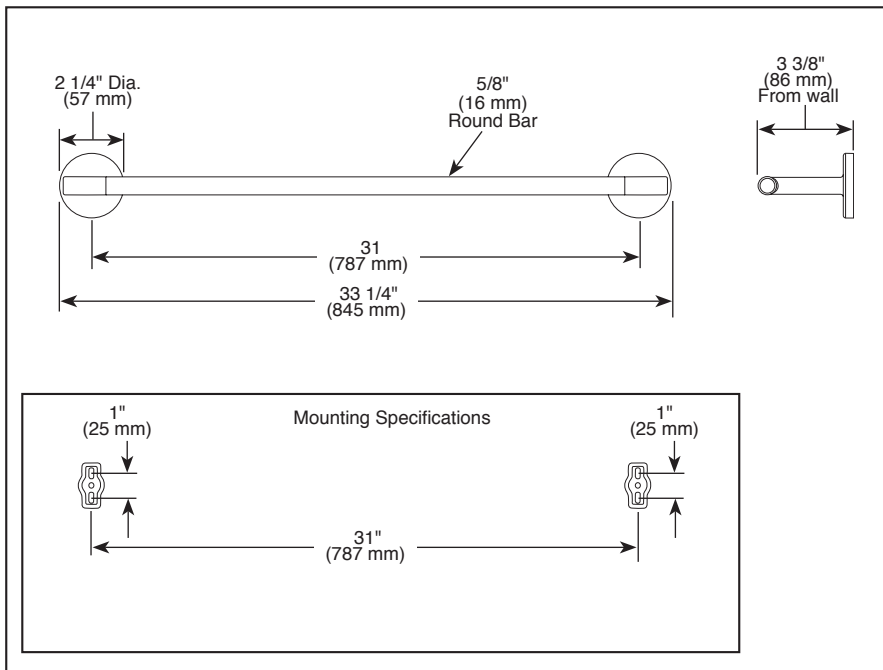

# ACCESSORIES

- Trinsic® Bath Collection
- Towel Bar

Submitted Model No.: \_\_\_\_\_  
 Specific Features: \_\_\_\_\_

▲ Designate Proper Finish Suffix

### STANDARD SPECIFICATIONS:

- Wood blocking is preferable behind all wall surfaces. If wood blocking is not available, the following fasteners are suggested: Tile/Masonry-Plastic or lead Anchors Plaster/drywall-Toggle bolts.
- Mounting hardware and mounting template included with product.