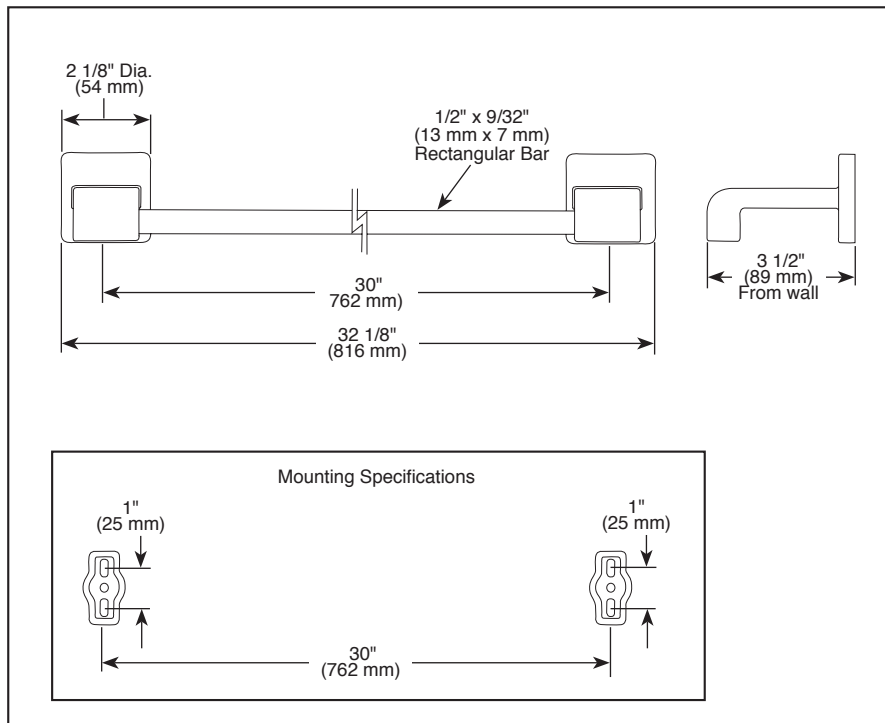

ACCESSORIES

- Arzo® Bath Collection
- 30" Towel Bar

Submitted Model No.: _____
 Specific Features: _____

▲ Designate Proper Finish Suffix

STANDARD SPECIFICATIONS:

- Wood blocking is preferable behind all wall surfaces. If wood blocking is not available, the following fasteners are suggested: Tile/Masonry-Plastic or lead Anchors Plaster/drywall-Toggle bolts.
- Mounting hardware and mounting template included with product.