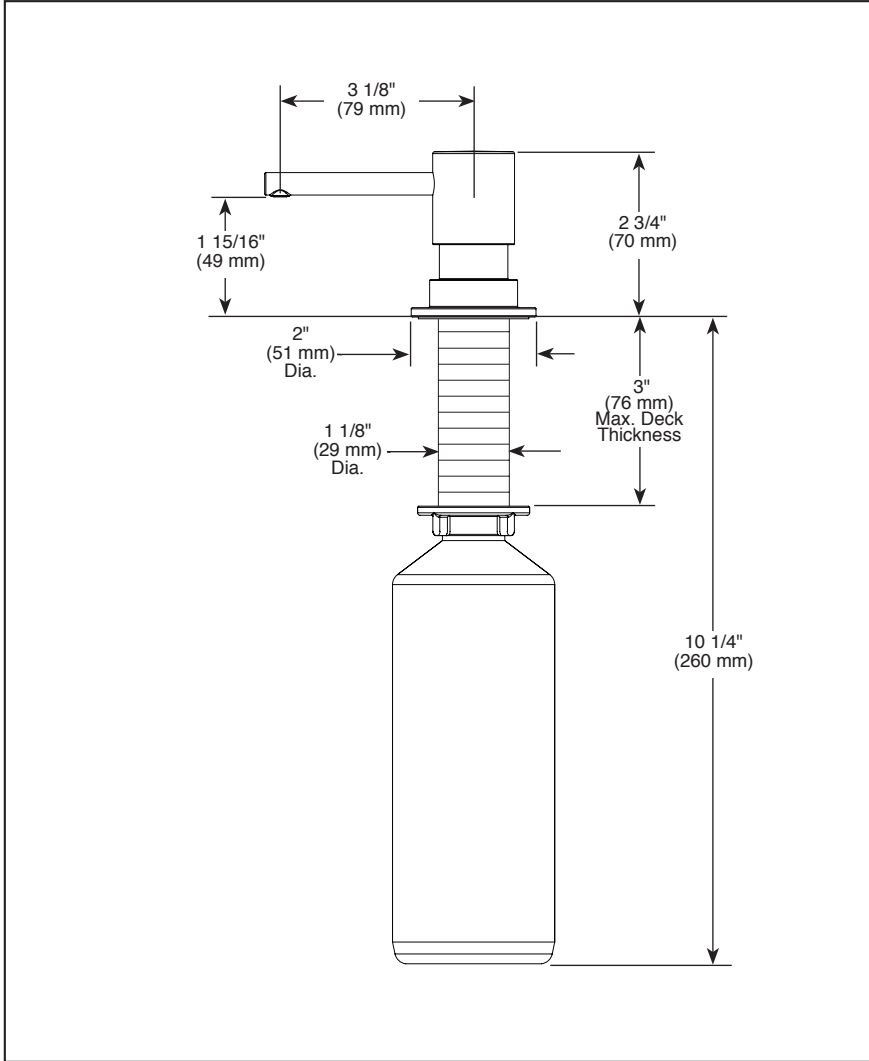

## SOAP DISPENSER

Submitted Model No.: \_\_\_\_\_

Specific Features: \_\_\_\_\_

**STANDARD SPECIFICATIONS:**

- 13 ounce bottle
- Refillable from above the deck
- Includes RP30395 refill funnel
- Fits hole size 1 3/8" +/- 1/8"