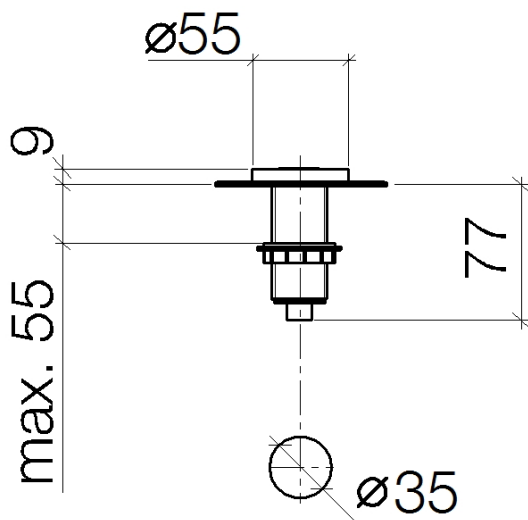

Kitchen sink - Series-various
AIR SWITCH operating button, trim parts only - platinum
Article number: 10 713 970-08

- For operating a garbage disposal
- Compatible with Insinkerator® garbage disposal units
- More information at www.insinkerator.com

platinum

Dimensional drawing

All dimensions in mm / inch = mm x 0,0394

Kitchen sink - Series—various
AIR SWITCH operating button, trim parts only - platinum
Article number: 10 713 970-08

Kitchen sink - Series-various
 AIR SWITCH operating button, trim parts only - platinum
 Article number: 10 713 970-08

Spare parts list

Number	Item Number	Designation	Number of units
1	09 28 10 141 90	Hood / sleeve -	1
2	09 27 87 012-08	rosette	1
3	09 14 10 507 90	Washer -	1
4	09 21 33 045-08	Operating element - platinum	1
5	09 14 10 015 90	Washer -	1
6	09 24 01 030 90	Ring -	1
7	09 14 05 037 90	Washer -	1
8	04 30 01 186 00 90	Wall connection -	1