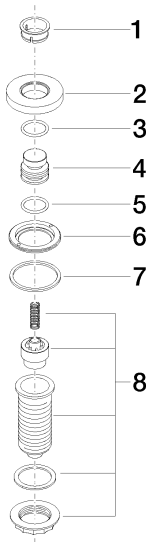

Kitchen sink - Series-various
AIR SWITCH operating button, trim parts only - platinum
Article number: 10 713 970-08

- For operating a garbage disposal
- Compatible with Insinkerator® garbage disposal units
- More information at www.insinkerator.com

platinum

Dimensional drawing

All dimensions in mm / inch = mm x 0,0394

Kitchen sink - Series—various
AIR SWITCH operating button, trim parts only - platinum
Article number: 10 713 970-08

Kitchen sink - Series-various
 AIR SWITCH operating button, trim parts only - platinum
 Article number: 10 713 970-08

Other surface finishes

polished chrome
 10 713 970-00

platinum matte
 10 713 970-06

Dark Brass matte
 10 713 970-16

Dark Bronze matte
 10 713 970-17

Cyprum
 10 713 970-49

Dark Platinum matte
 10 713 970-99

More custom finish options are available via special production (xTra Service). Please see our finish matrix for availability and pricing or contact a Dornbracht representative.

Spare parts list

Number	Item Number	Designation	Number of units
1	09 28 10 141 90	Hood / sleeve -	1
2	09 27 87 012-08	rosette	1
3	09 14 10 507 90	Washer -	1
4	09 21 33 045-08	Operating element - platinum	1
5	09 14 10 015 90	Washer -	1
6	09 24 01 030 90	Ring -	1
7	09 14 05 037 90	Washer -	1
8	04 30 01 186 00 90	Wall connection -	1