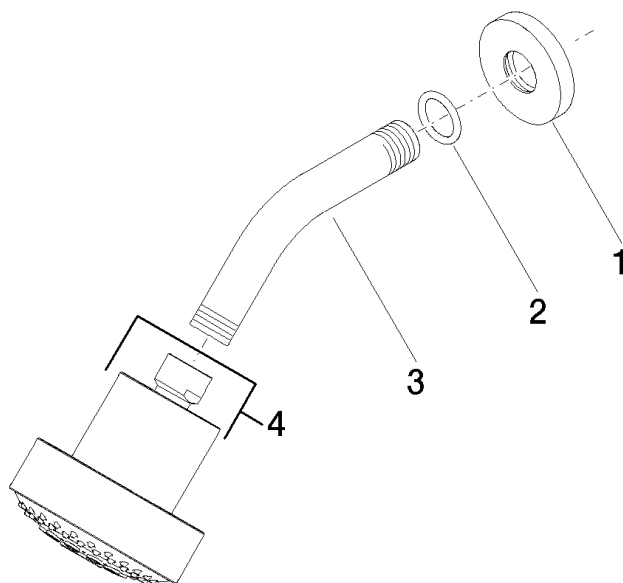

Product specifications

- **7-7/8" Projection**
- Ball-joint pivotable through 30°
- 3 individual sprays (standard, soft, massage)
- Descaling system
- Ø 3-5/8"
- Flange diameter 2-1/8"
- 1/2" connection
- Water flow rate limited to max. 2 gpm

Surfaces

- chrome 28508979-000010
- matt platinum 28508979-060010

Exploded assembly drawing

Order quantity

No.	Article number	Name	Installation quantity
1	092722003ff	rosette	1
2	09141002690	seal	1
3	091103011ff	connection	1
4	04121111000ff	shower	1