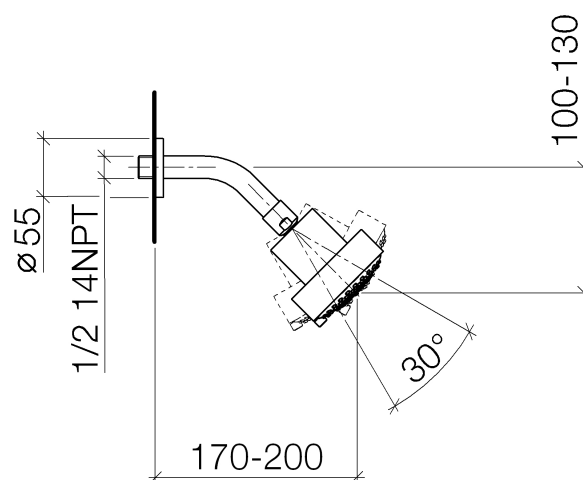

Product specifications

- **7-7/8" Projection**
- Ball-joint pivotable through 30°
- 3 individual sprays (standard, soft, massage)
- Descaling system
- Ø 3-5/8"
- Flange diameter 2-1/8"
- 1/2" connection
- Water flow rate limited to max. 2 gpm

Surfaces

- chrome 28508979-000010
- matt platinum 28508979-060010

Exploded assembly drawing

Order quantity

No.	Article number	Name	Installation quantity
1	092722003ff	rosette	1
2	09141002690	seal	1
3	091103011ff	connection	1
4	04121111000ff	shower	1

Flow rate chart