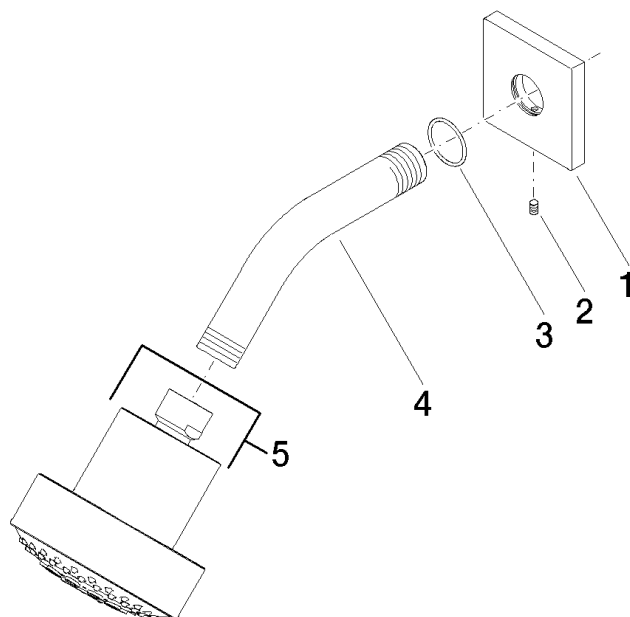

Product specifications

• 7-7/8" Projection

- Ball-joint pivotable through 30°
- 3 individual sprays (standard, soft, massage)
- Descaling system
- Ø 3-5/8"
- Flange 2-3/8" x 2-3/8"
- 1/2" connection
- Water flow rate limited to max. 2 gpm

Surfaces

- chrome 28508980-000010
- matt platinum 28508980-060010

Exploded assembly drawing

Order quantity

No.	Article number	Name	Installation quantity
1	092798003ff	rosette	1
2	09311104890	pin	1
3	09141009890	seal	1
4	091103011ff	connection	1
5	04121111000ff	shower	1