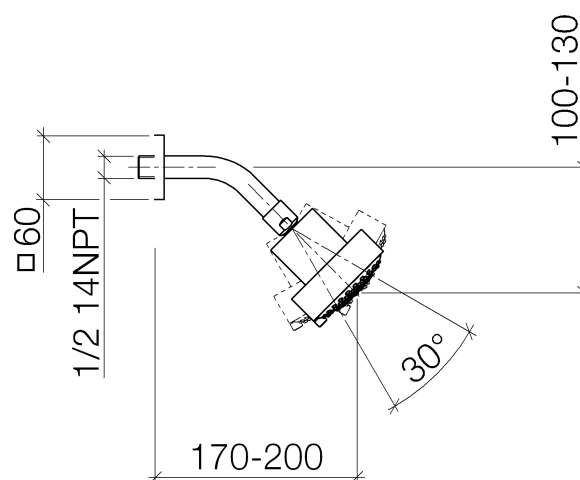

Product specifications

• 7-7/8" Projection

- Ball-joint pivotable through 30°
- 3 individual sprays (standard, soft, massage)
- Descaling system
- Ø 3-5/8"
- Flange 2-3/8" x 2-3/8"
- 1/2" connection
- Water flow rate limited to max. 2 gpm

Surfaces

- chrome 28508980-000010
- matt platinum 28508980-060010

Exploded assembly drawing

Order quantity

No.	Article number	Name	Installation quantity
1	092798003ff	rosette	1
2	09311104890	pin	1
3	09141009890	seal	1
4	091103011ff	connection	1
5	04121111000ff	shower	1

Flow rate chart