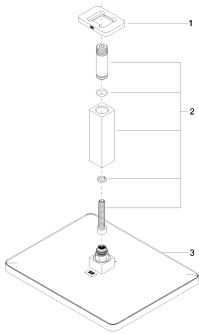

Shower - LULU

Rain shower ceiling-mounted - polished chrome

Article number: 28 796 710-00 0010

- Stream: Rain
- Descaling system
- 11-3/4" x 9-1/2" Rain showerhead
- 6-1/2" distance between ceiling and bottom of showerhead
- Flange 3-1/8 x 2-1/8
- 1/2" connection
- Water flow rate limited to max. 1.8 gpm

Dimensional drawing

mm [inches]

All dimensions in mm / inch = mm x 0,0394

Flow rate chart

Shower - LULU

Rain shower ceiling-mounted - polished chrome

Article number: 28 796 710-00 0010

Other surface finishes

35 085 970-90 0010

Concealed wall elbow -

Shower - LULU

Rain shower ceiling-mounted - polished chrome

Article number: 28 796 710-00 0010

Spare parts list

Number	Item Number	Designation	Number of units
1	09 27 71 020-00	rosette	1
2	90 11 10 092 00-00	connection	1
3	04 12 05 062 10-00	shower	1