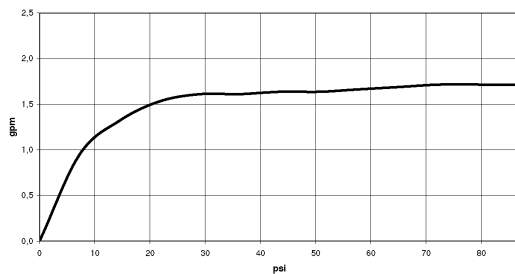

Shower - LULU

Rain shower ceiling-mounted - polished chrome

Article number: 28 796 710-00 0010

- Stream: Rain
- Descaling system
- 11-3/4" x 9-1/2" Rain showerhead
- 6-1/2" distance between ceiling and bottom of showerhead
- Flange 3-1/8 x 2-1/8
- 1/2" connection
- Water flow rate limited to max. 1.8 gpm

Codes & Standards

- California Energy Commission (CEC)
- ASME A112.18.1/CSA B125.1

polished chrome

Accessory is required for this item.

Shower - LULU

Rain shower ceiling-mounted - polished chrome

Article number: 28 796 710-00 0010

Dimensional drawing

mm [inches]

All dimensions in mm / inch = mm x 0,0394

Flow rate chart

Shower - LULU

Rain shower ceiling-mounted - polished chrome

Article number: 28 796 710-00 0010

Other surface finishes