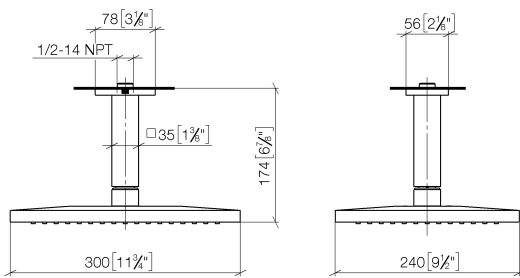

Shower - LULU

Rain shower ceiling-mounted - polished chrome

Article number: 28 796 710-00 0010

- Stream: Rain
- Descaling system
- 11-3/4" x 9-1/2" Rain showerhead
- 6-1/2" distance between ceiling and bottom of showerhead
- Flange 3-1/8 x 2-1/8
- 1/2" connection
- Water flow rate limited to max. 1.8 gpm

Codes & Standards

- California Energy Commission (CEC)
- ASME A112.18.1/CSA B125.1

polished chrome

Accessory is required for this item.

Shower - LULU

Rain shower ceiling-mounted - polished chrome

Article number: 28 796 710-00 0010

Dimensional drawing

mm [inches]

All dimensions in mm / inch = mm x 0,0394

Flow rate chart

Shower - LULU

Rain shower ceiling-mounted - polished chrome

Article number: 28 796 710-00 0010

Other surface finishes

35 085 970-90 0010

Concealed wall elbow -

Shower - LULU

Rain shower ceiling-mounted - polished chrome

Article number: 28 796 710-00 0010

Spare parts list

Number	Item Number	Designation	Number of units
1	09 27 71 020-00	rosette	1
2	90 11 10 092 00-00	connection	1
3	04 12 05 062 10-00	shower	1