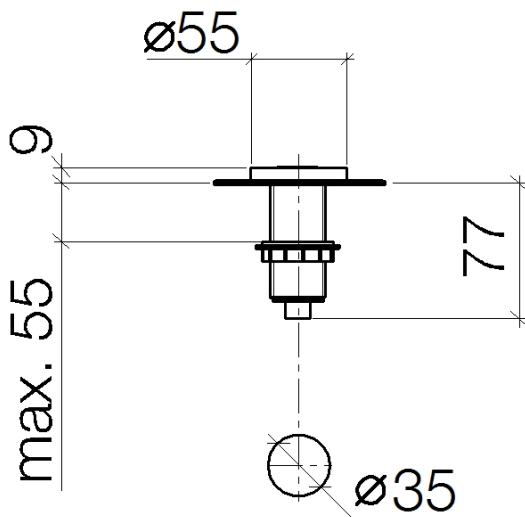

Kitchen sink - Series-various
AIR SWITCH operating button, trim parts only - Cyprum
Article number: 10 713 970-49

- For operating a garbage disposal
- Compatible with Insinkerator® garbage disposal units
- More information at www.insinkerator.com

Cyprum

Dimensional drawing

All dimensions in mm / inch = mm x 0,0394

Kitchen sink - Series–various
AIR SWITCH operating button, trim parts only - Cyprum
Article number: 10 713 970-49

Kitchen sink - Series—various
AIR SWITCH operating button, trim parts only - Cyprum
Article number: 10 713 970-49