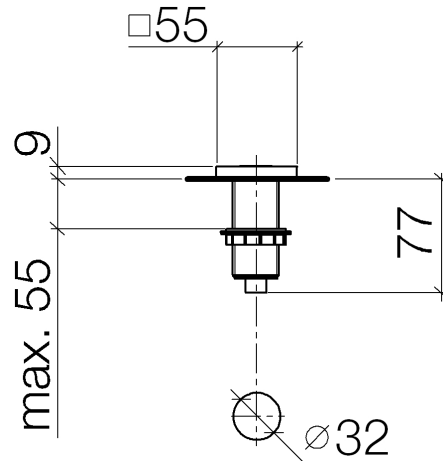

Kitchen

**Generic miscellaneous articles AIR SWITCH operating button, trim parts only**

Article number: 10714970

**Product specifications**

- For operating a garbage disposal

**Compatible with Insinkerator® garbage disposal units**

**More information at [www.inksinkerator.com](http://www.inksinkerator.com)**

**Surfaces**

- chrome 10714970-00
- matt platinum 10714970-06

**Exploded assembly drawing**

Kitchen

**Generic miscellaneous articles AIR SWITCH operating button, trim parts only**

Article number: 10714970

**Order quantity**

<b>No.</b>	<b>Article number</b>	<b>Name</b>	<b>Installation quantity</b>
1	09281014190	sleeve	1
2	092787013ff	rosette	1
3	09141050790	seal	1
4	092133045ff	insert	1
5	09141001590	seal	1
6	09240103090	ring	1
7	09140503790	seal	1
8	0430011860090	sleeve	1