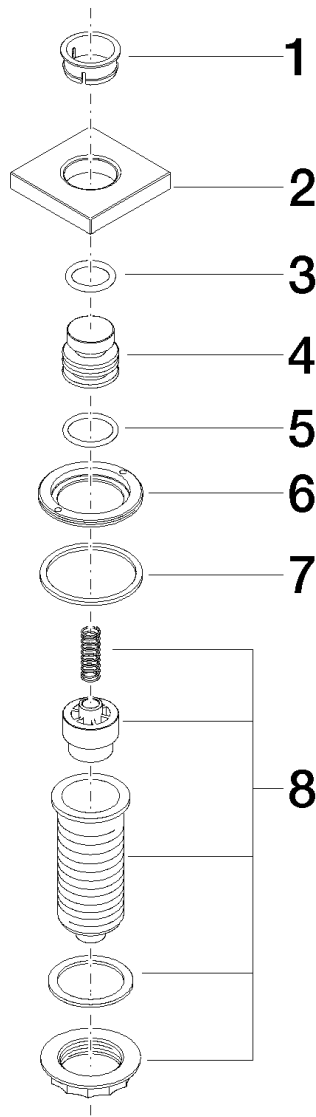

Kitchen

**Generic miscellaneous articles AIR SWITCH operating button, trim parts only**

Article number: 10714970

**Product specifications**

- For operating a garbage disposal

**Compatible with Insinkerator® garbage disposal units**

**More information at [www.inksinkerator.com](http://www.inksinkerator.com)**

**Surfaces**

- chrome 10714970-00
- matt platinum 10714970-06

**Exploded assembly drawing**

Kitchen

**Generic miscellaneous articles AIR SWITCH operating button, trim parts only**

Article number: 10714970

**Order quantity**

<b>No.</b>	<b>Article number</b>	<b>Name</b>	<b>Installation quantity</b>
1	09281014190	sleeve	1
2	092787013ff	rosette	1
3	09141050790	seal	1
4	092133045ff	insert	1
5	09141001590	seal	1
6	09240103090	ring	1
7	09140503790	seal	1
8	0430011860090	sleeve	1