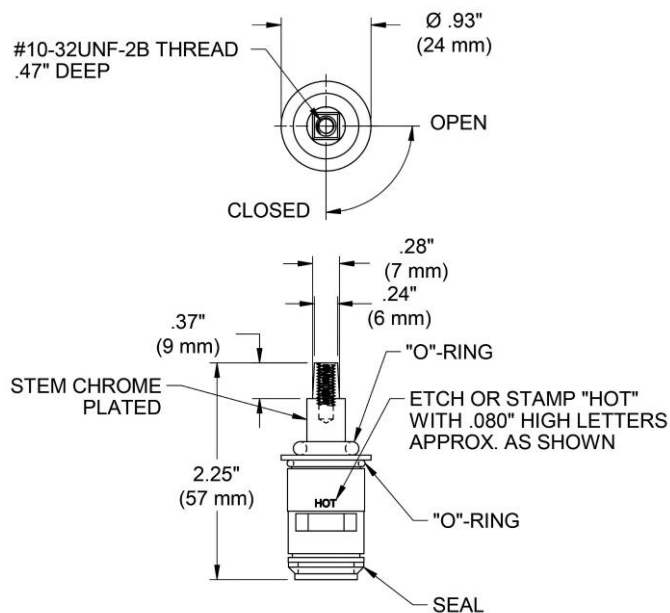

PART: _____ QTY: _____

PROJECT: _____

CONTACT: _____

DATE: _____

NOTES: _____

APPROVAL: _____

In keeping with our policy of continuing product improvement, Elkay reserves the right to change product specifications without notice. Please visit elkay.com for the most current version of Elkay product specification sheets. This specification describes an Elkay product with design, quality, and functional benefits to the user. When making a comparison of other producers' offerings, be certain these features are not overlooked.