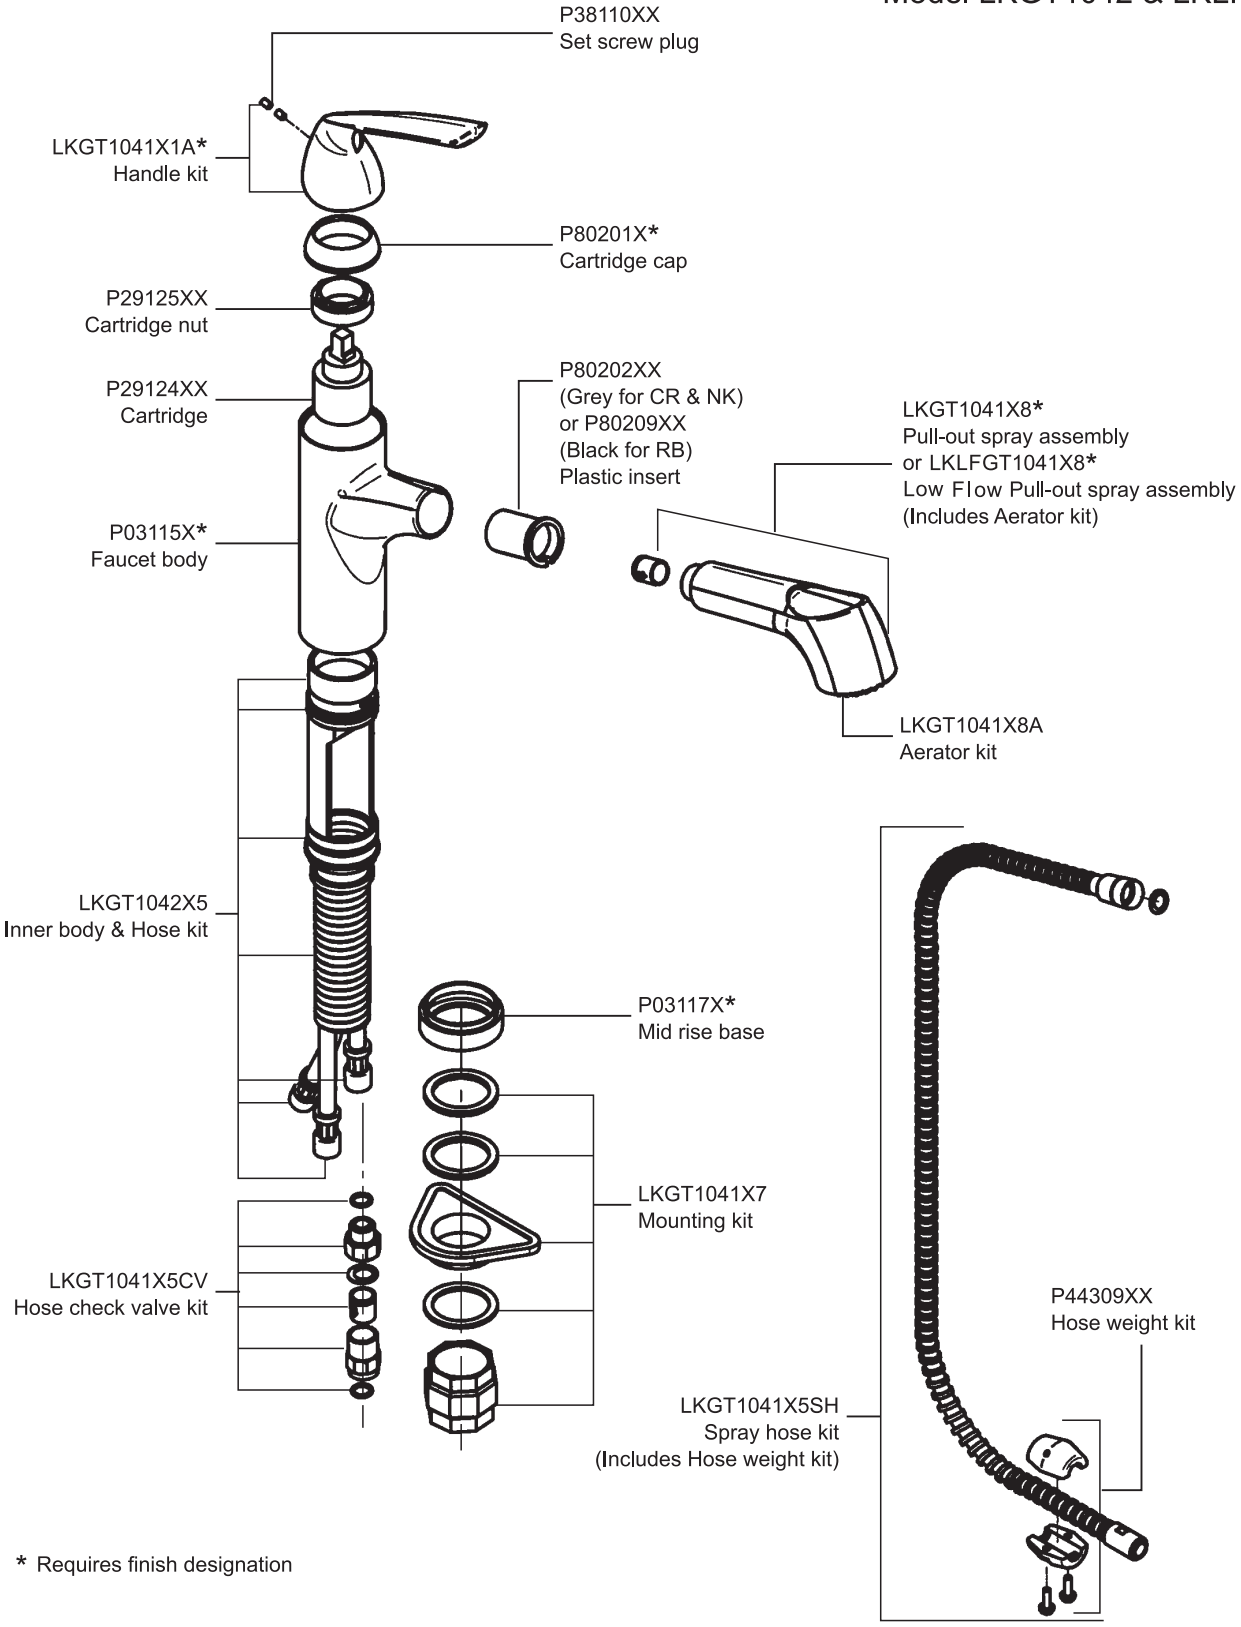

Gourmet Single Handle Bar/Prep Faucet Model LKGT1042 & LKLFGT1042

FEATURES

Model LKGT1042

- Pull-out spray with aerated flow and spray function
- Chrome plated brass coil hand spray hose
- Hand spray operation:
 - Press button for spray, press again to revert to stream
- Easy-Clean rubberized spray face
- Free-flex hand spray hose for maximum range of motion
- Solid brass construction
- Removable ceramic disc cartridge
- 110° swing spout
- Flexible supply hose with 3/8" compression nut
- Available in the following finishes:
 - Chrome LKGT1042CR
 - Brushed nickel LKGT1042NK
 - Oil rubbed bronze LKGT1042RB
- Ship weight is 7.7 lbs (3.5 kg)
- Maximum flow rate
 - 2.2 GPM/8.3 L/min at 60 PSI
- 1-3/8" (35mm) diameter faucet hole required
- Maximum countertop thickness:
 - 3" (76mm)

Model LKLFGT1042

- Same as LKGT1042 except with a 1.5 GPM aerator
- Maximum flow rate
 - 1.5 GPM/ 5.7 L/min at 60 PSI

WARRANTY

- Limited Lifetime

ACCESSORIES (Sold Separately):

- P80299X - Optional 3-hole escutcheon plate
- LKGT1054 - Soap dispenser

COMPLIES WITH:

- ASME/ANSI A112.18.1
- ADA
- ANSI/NSF61 - Certified
- CAAB1953 ; VT S-152
- cUPC - Certified

REPLACEMENT PARTS

Gourmet Single Handle Bar/Prep Faucet Model LKGT1042 & LKLFGT1042

* Requires finish designation