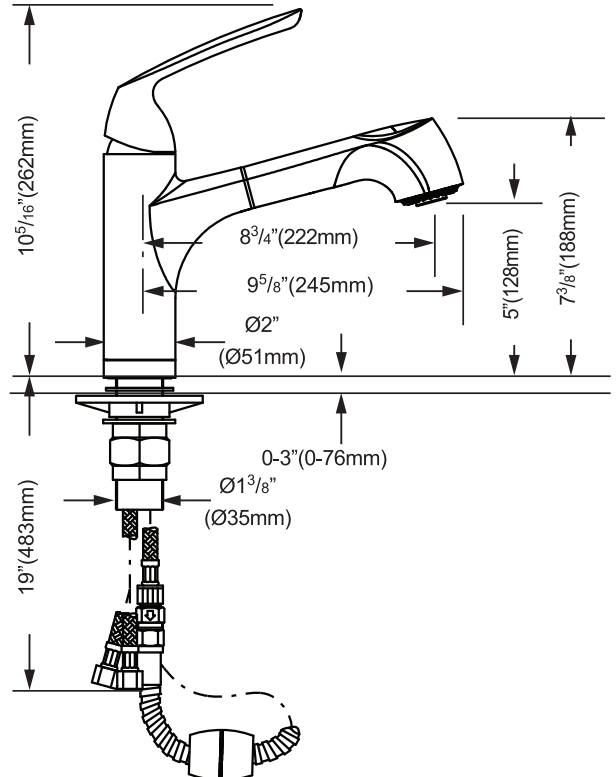

Gourmet Single Handle Bar/Prep Faucet Model LKGT1042 & LKLFGT1042

FEATURES

Model LKGT1042

- Pull-out spray with aerated flow and spray function
- Chrome plated brass coil hand spray hose
- Hand spray operation:
 - Press button for spray, press again to revert to stream
- Easy-Clean rubberized spray face
- Free-flex hand spray hose for maximum range of motion
- Solid brass construction
- Removable ceramic disc cartridge
- 110° swing spout
- Flexible supply hose with 3/8" compression nut
- Available in the following finishes:
 - Chrome LKGT1042CR
 - Brushed nickel LKGT1042NK
 - Oil rubbed bronze LKGT1042RB
- Ship weight is 7.7 lbs (3.5 kg)
- Maximum flow rate
 - 2.2 GPM/8.3 L/min at 60 PSI
- 1-3/8" (35mm) diameter faucet hole required
- Maximum countertop thickness:
 - 3" (76mm)

Model LKLFGT1042

- Same as LKGT1042 except with a 1.5 GPM aerator
- Maximum flow rate
 - 1.5 GPM/ 5.7 L/min at 60 PSI

WARRANTY

- Limited Lifetime

ACCESSORIES (Sold Separately):

- P80299X - Optional 3-hole escutcheon plate
- LKGT1054 - Soap dispenser

COMPLIES WITH:

- ASME/ANSI A112.18.1
- ADA
- ANSI/NSF61 - Certified
- CAAB1953 ; VT S-152
- cUPC - Certified

REPLACEMENT PARTS

Gourmet Single Handle Bar/Prep Faucet Model LKGT1042 & LKLFGT1042

* Requires finish designation