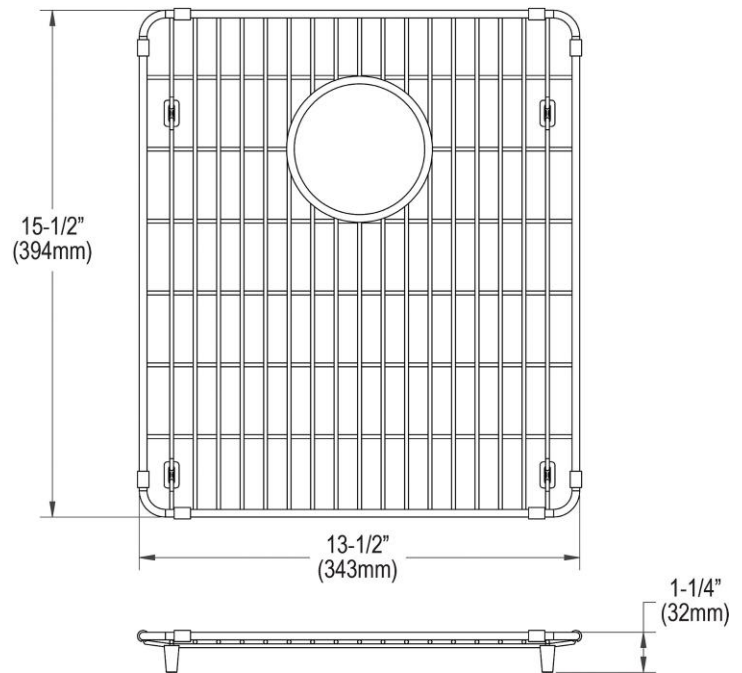

PART: _____ QTY: _____

PROJECT: _____

CONTACT: _____

DATE: _____

NOTES: _____

APPROVAL: _____

In keeping with our policy of continuing product improvement, Elkay reserves the right to change product specifications without notice. Please visit elkay.com for the most current version of Elkay product specification sheets. This specification describes an Elkay product with design, quality, and functional benefits to the user. When making a comparison of other producers' offerings, be certain these features are not overlooked.