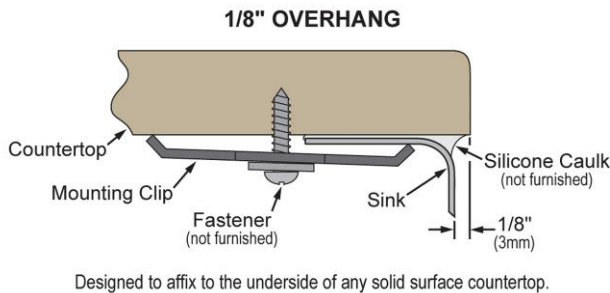

Installation Profile:

PART: _____ QTY: _____
PROJECT: _____
CONTACT: _____
DATE: _____
NOTES: _____
APPROVAL: _____

In keeping with our policy of continuing product improvement, Elkay reserves the right to change product specifications without notice. Please visit elkay.com for the most current version of Elkay product specification sheets. This specification describes an Elkay product with design, quality, and functional benefits to the user. When making a comparison of other producers' offerings, be certain these features are not overlooked.