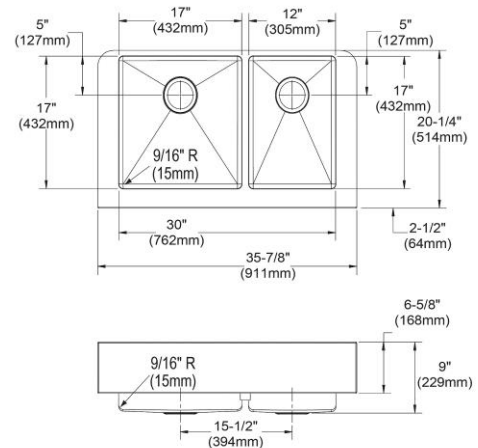

Installation Profile:

PART: _____ QTY: _____
PROJECT: _____
CONTACT: _____
DATE: _____
NOTES: _____
APPROVAL: _____

In keeping with our policy of continuing product improvement, Elkay reserves the right to change product specifications without notice. Please visit elkay.com for the most current version of Elkay product specification sheets. This specification describes an Elkay product with design, quality, and functional benefits to the user. When making a comparison of other producers' offerings, be certain these features are not overlooked.