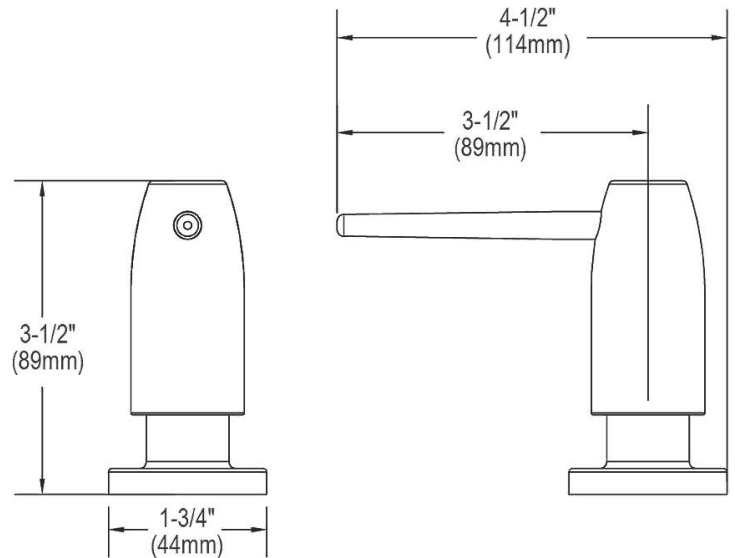

PART: _____ QTY: _____

PROJECT: _____

CONTACT: _____

DATE: _____

NOTES: _____

APPROVAL: _____

In keeping with our policy of continuing product improvement, Elkay reserves the right to change product specifications without notice. Please visit elkay.com for the most current version of Elkay product specification sheets. This specification describes an Elkay product with design, quality, and functional benefits to the user. When making a comparison of other producers' offerings, be certain these features are not overlooked.