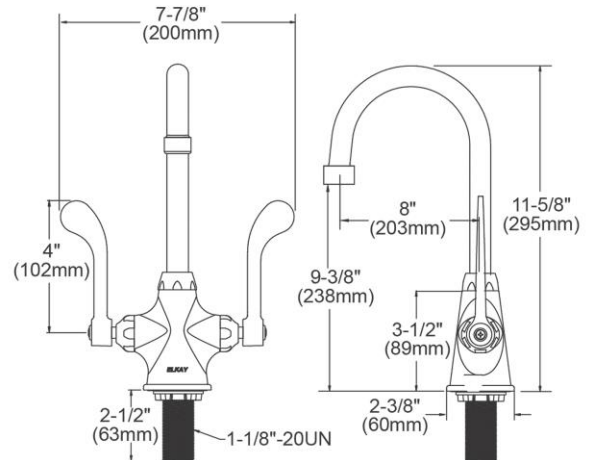

PART: _____ QTY: _____
PROJECT: _____
CONTACT: _____
DATE: _____
NOTES: _____
APPROVAL: _____

In keeping with our policy of continuing product improvement, Elkay reserves the right to change product specifications without notice. Please visit elkay.com for the most current version of Elkay product specification sheets. This specification describes an Elkay product with design, quality, and functional benefits to the user. When making a comparison of other producers' offerings, be certain these features are not overlooked.