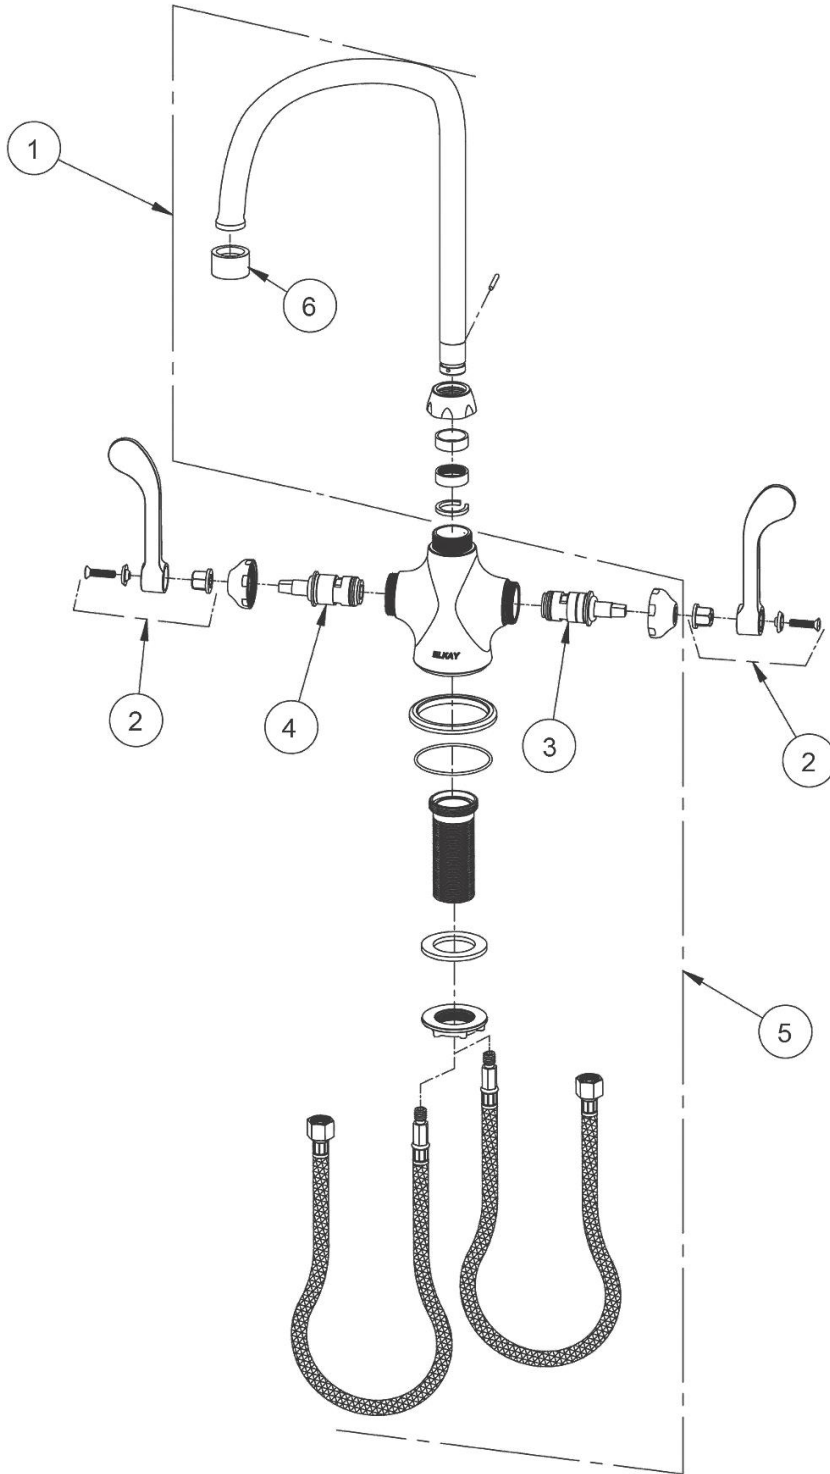

PRODUCT SPECIFICATIONS

Elkay Single Hole with Concealed Deck Faucet with 8" Gooseneck Spout 4" Wristblade Handles Chrome. Faucet has a flow rate of 1.5 GPM, and is made of Chrome Plated Brass material, with a Quarter Turn Ceramic Disc valve. Faucet requires 1 faucet holes.

Mounting Type:	Deck Mount
Special Features:	Low Flow Solid Brass Construction Spout swing restriction pin
Finish:	Chrome (CR)
Handle Type:	4" Wristblade Handle
Deck Clearance:	9-3/8"
Spout Reach:	8"
Spout Height:	11-5/8"
Hole Drillings:	1
Material:	Chrome Plated Brass
Valve Type:	Quarter Turn Ceramic Disc
Valve Connection:	1 1/8" Unified Screw Thread, Standard Series
Flow Rate:	1.5 GPM
Spout Type:	Gooseneck

ITEM	IND. PART	DESCRIPTION
1	A55403	Spout
2	45919C	Handle, 4"
3	45923C	Right Cold Cartridge
4	45924C	Left Hot Cartridge
5	45915C	Body
6	LK734	2.2 GPM VR Aerator

In keeping with our policy of continuing product improvement, Elkay reserves the right to change product specifications without notice. Please visit elkay.com for the most current version of Elkay product specification sheets. This specification describes an Elkay product with design, quality, and functional benefits to the user. When making a comparison of other producers' offerings, be certain these features are not overlooked.