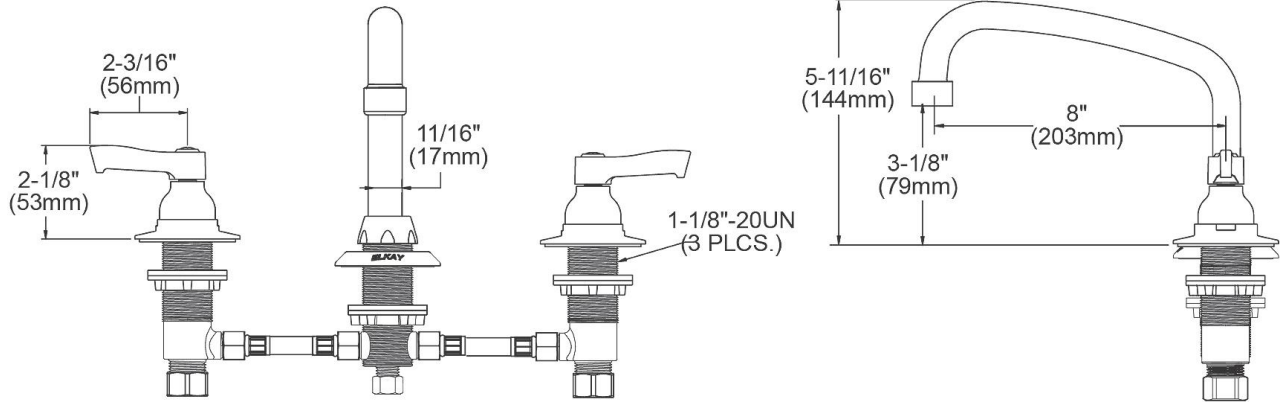

AMERICAN PRIDE. A LIFETIME TRADITION.
Like your family, the Elkay family has values and traditions that endure. For almost a century, Elkay has been a family-owned and operated company, providing thousands of jobs that support our families and communities.

Product Compliance: ADA & ICC A117.1
ASME A112.18.1/CSA B125.1
NSF 61
NSF 372 (lead free)

[Clean and Care Manual (PDF)](#)
[Installation Instructions (PDF)](#)
[Limited Warranty (PDF)](#)

Chrome (CR)