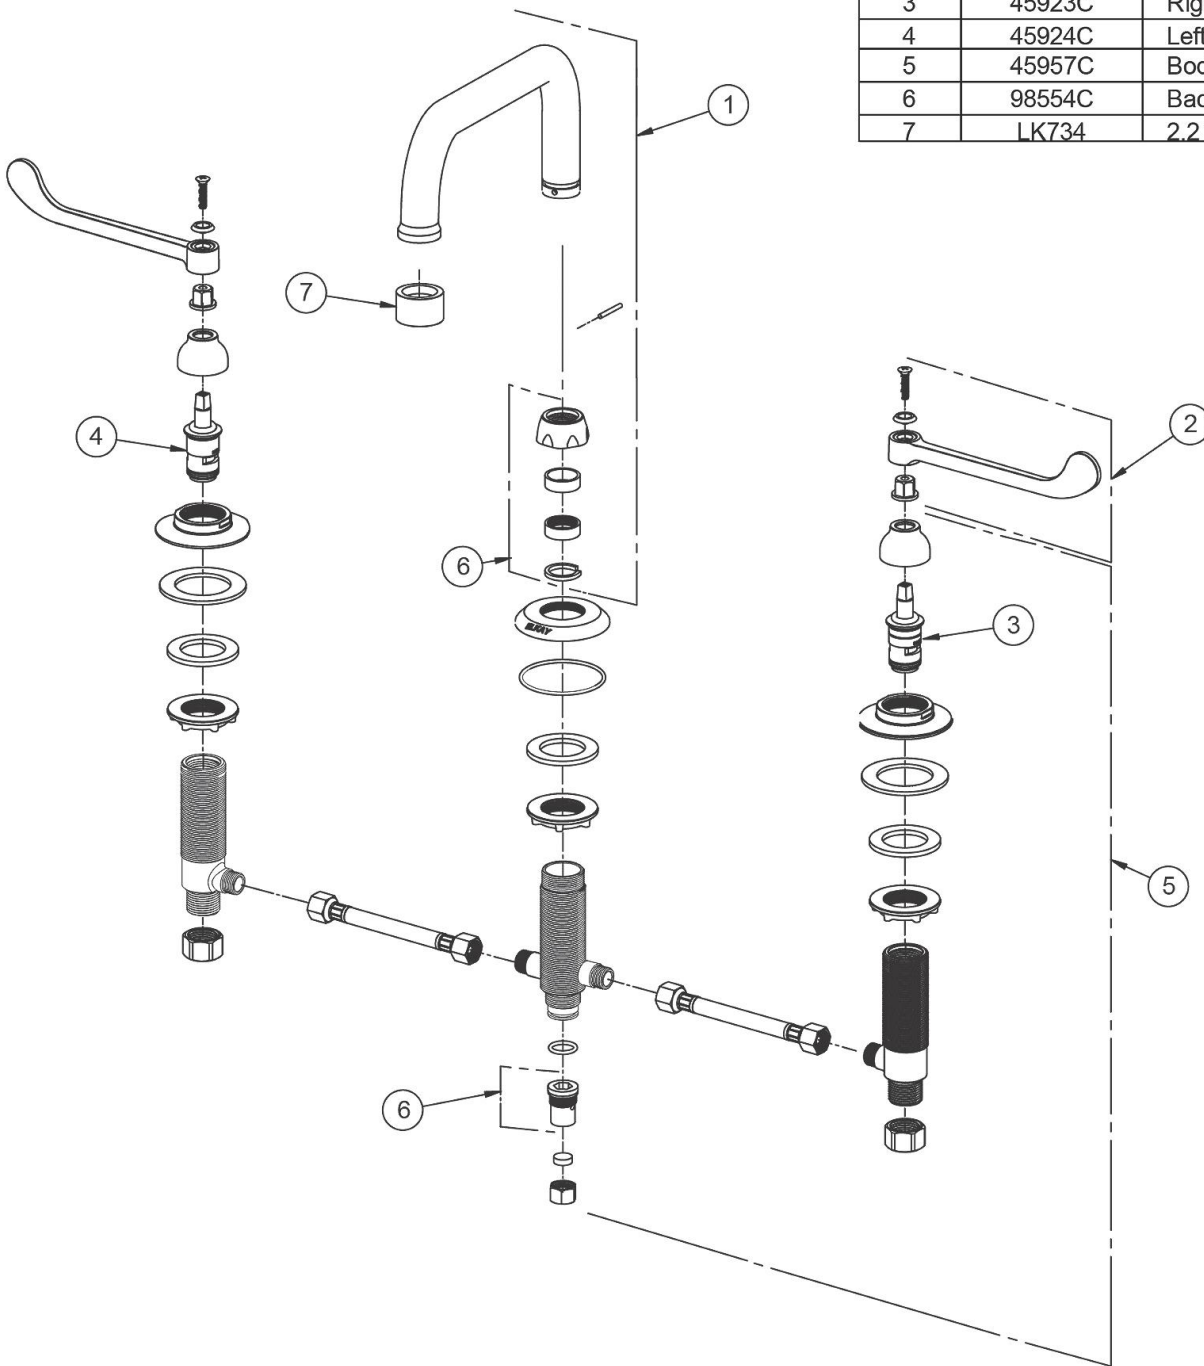

PRODUCT SPECIFICATIONS

Elkay 8" Centerset with Concealed Deck Faucet with 8" Arc Tube Spout 2" Lever Handles Chrome. Faucet has a flow rate of 1.5 GPM, and is made of Chrome Plated Brass material, with a Quarter Turn Ceramic Disc valve. Faucet requires 3 faucet holes.

Mounting Type:	Deck Mount
Special Features:	Low Flow Solid Brass Construction Spout swing restriction pin
Finish:	Chrome (CR)
Handle Type:	2" Lever Handle
Deck Clearance:	3-1/8"
Spout Reach:	8"
Spout Height:	5-11/16"
Hole Drillings:	3
Material:	Chrome Plated Brass
Valve Type:	Quarter Turn Ceramic Disc
Valve Connection:	3/8" Female Compression Hose Assembly
Flow Rate:	1.5 GPM
Faucet Hole Spread:	8
Spout Type:	Arc Tube

Product Compliance: ADA & ICC A117.1
ASME A112.18.1/CSA B125.1
NSF 61
NSF 372 (lead free)

[Clean and Care Manual \(PDF\)](#)
[Installation Instructions \(PDF\)](#)
[Limited Warranty \(PDF\)](#)

Chrome (CR)

ITEM	IND. PART	DESCRIPTION
1	A55393	Spout
2	45918C	Handle, 2"
3	45923C	Right Cold Cartridge
4	45924C	Left Hot Cartridge
5	45957C	Body
6	98554C	Backflow Kit
7	LK734	2.2 GPM VR Aerator

In keeping with our policy of continuing product improvement, Elkay reserves the right to change product specifications without notice. Please visit elkay.com for the most current version of Elkay product specification sheets. This specification describes an Elkay product with design, quality, and functional benefits to the user. When making a comparison of other producers' offerings, be certain these features are not overlooked.