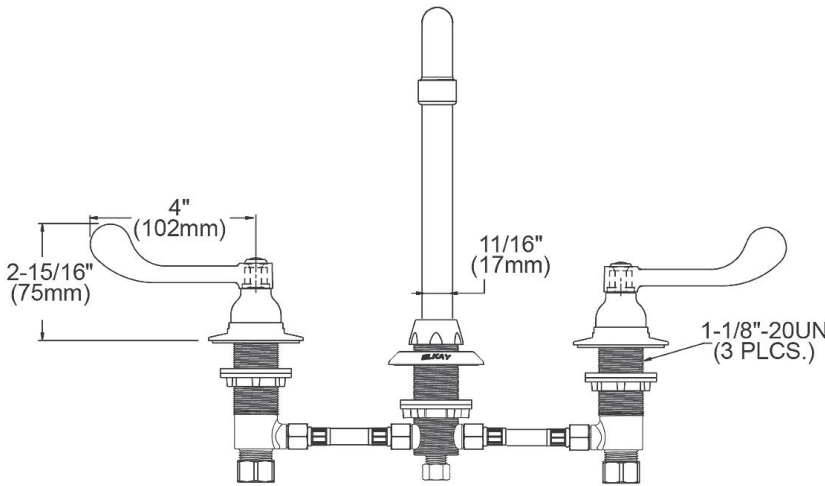

PART: _____ QTY: _____
PROJECT: _____
CONTACT: _____
DATE: _____
NOTES: _____
APPROVAL: _____

In keeping with our policy of continuing product improvement, Elkay reserves the right to change product specifications without notice. Please visit elkay.com for the most current version of Elkay product specification sheets. This specification describes an Elkay product with design, quality, and functional benefits to the user. When making a comparison of other producers' offerings, be certain these features are not overlooked.