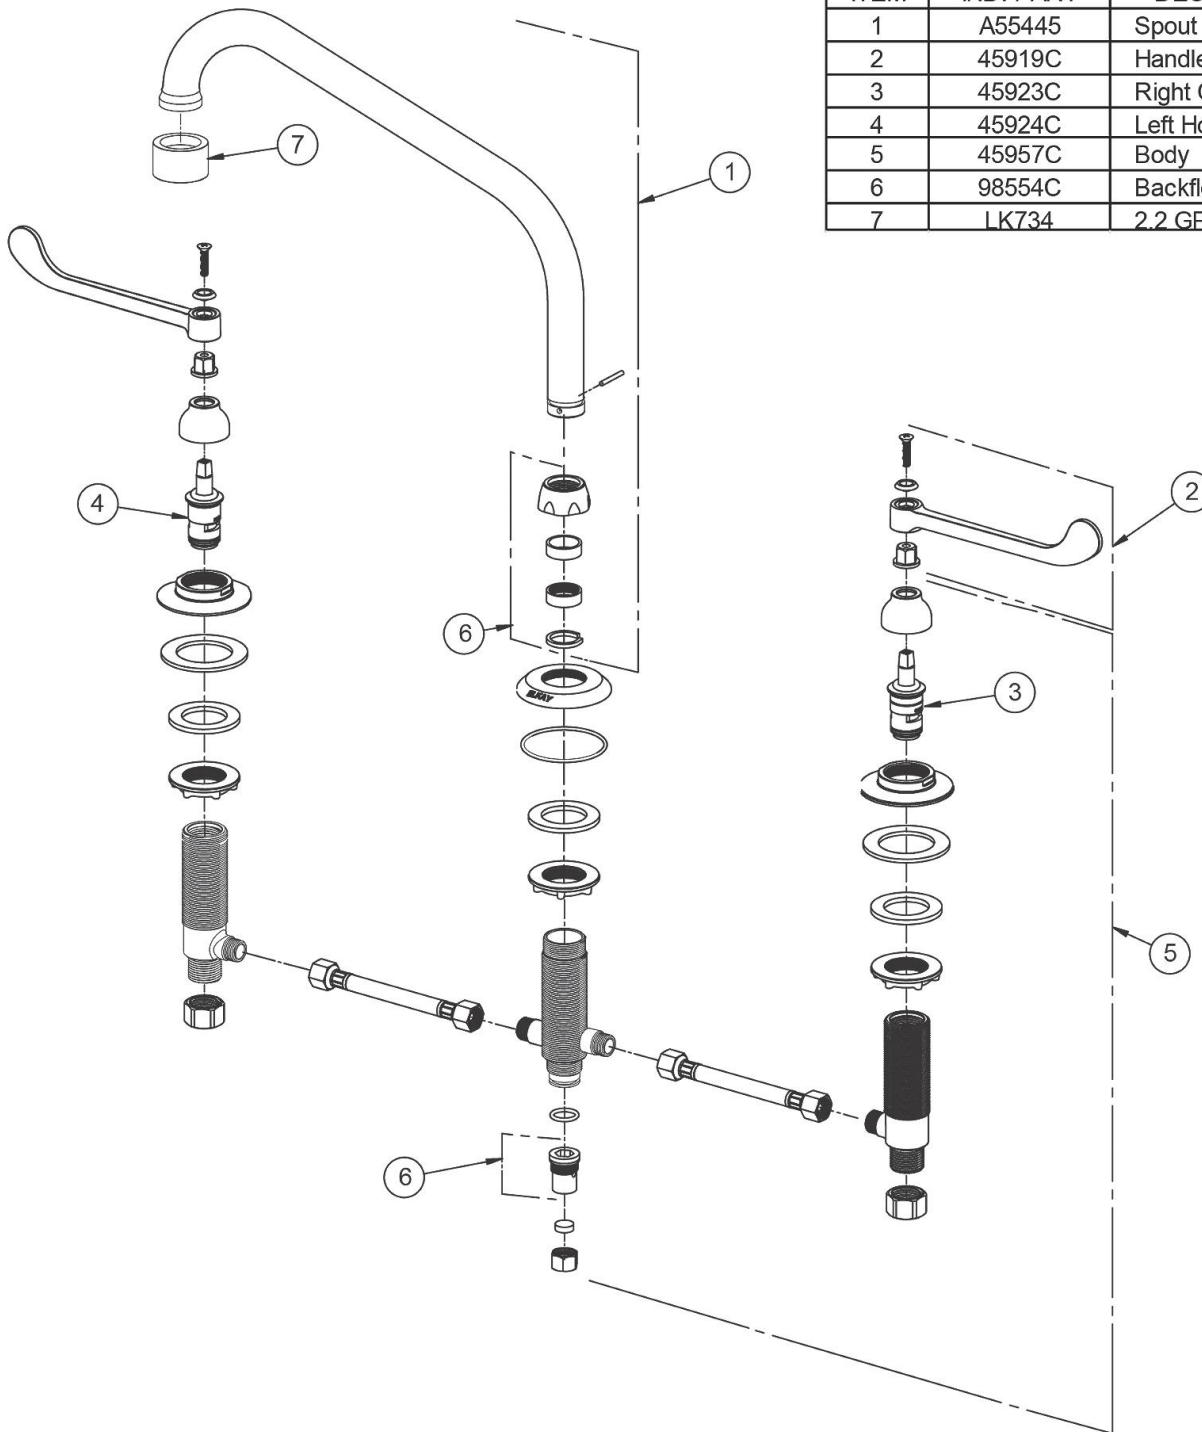

PRODUCT SPECIFICATIONS

Elkay 8" Centerset with Concealed Deck Faucet with 10" High Arc Spout 4" Wristblade Handles Chrome. Faucet has a flow rate of 1.5 GPM, and is made of Chrome Plated Brass material, with a Quarter Turn Ceramic Disc valve. Faucet requires 3 faucet holes.

Mounting Type:	Deck Mount
Special Features:	Low Flow Solid Brass Construction Spout swing restriction pin
Finish:	Chrome (CR)
Handle Type:	4" Wristblade Handle
Deck Clearance:	7"
Spout Reach:	10"
Spout Height:	9-1/2"
Hole Drillings:	3
Material:	Chrome Plated Brass
Valve Type:	Quarter Turn Ceramic Disc
Valve Connection:	3/8" Female Compression Hose Assembly
Flow Rate:	1.5 GPM
Faucet Hole Spread:	8
Spout Type:	High Arc

Product Compliance: ADA & ICC A117.1
ASME A112.18.1/CSA B125.1
NSF 61
NSF 372 (lead free)

[Clean and Care Manual \(PDF\)](#)
[Installation Instructions \(PDF\)](#)
[Limited Warranty \(PDF\)](#)

PART: _____ QTY: _____
PROJECT: _____
CONTACT: _____
DATE: _____
NOTES: _____
APPROVAL: _____

ITEM	IND. PART	DESCRIPTION
1	A55445	Spout
2	45919C	Handle, 4"
3	45923C	Right Cold Cartridge
4	45924C	Left Hot Cartridge
5	45957C	Body
6	98554C	Backflow Kit
7	LK734	2.2 GPM VR Aerator

In keeping with our policy of continuing product improvement, Elkay reserves the right to change product specifications without notice. Please visit elkay.com for the most current version of Elkay product specification sheets. This specification describes an Elkay product with design, quality, and functional benefits to the user. When making a comparison of other producers' offerings, be certain these features are not overlooked.