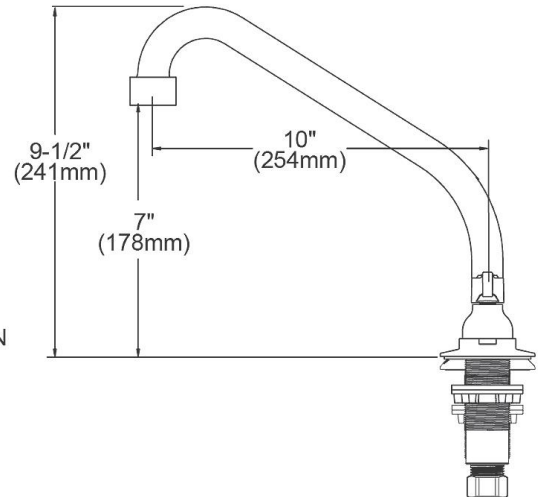

PART: _____ QTY: _____
PROJECT: _____
CONTACT: _____
DATE: _____
NOTES: _____
APPROVAL: _____

In keeping with our policy of continuing product improvement, Elkay reserves the right to change product specifications without notice. Please visit elkay.com for the most current version of Elkay product specification sheets. This specification describes an Elkay product with design, quality, and functional benefits to the user. When making a comparison of other producers' offerings, be certain these features are not overlooked.