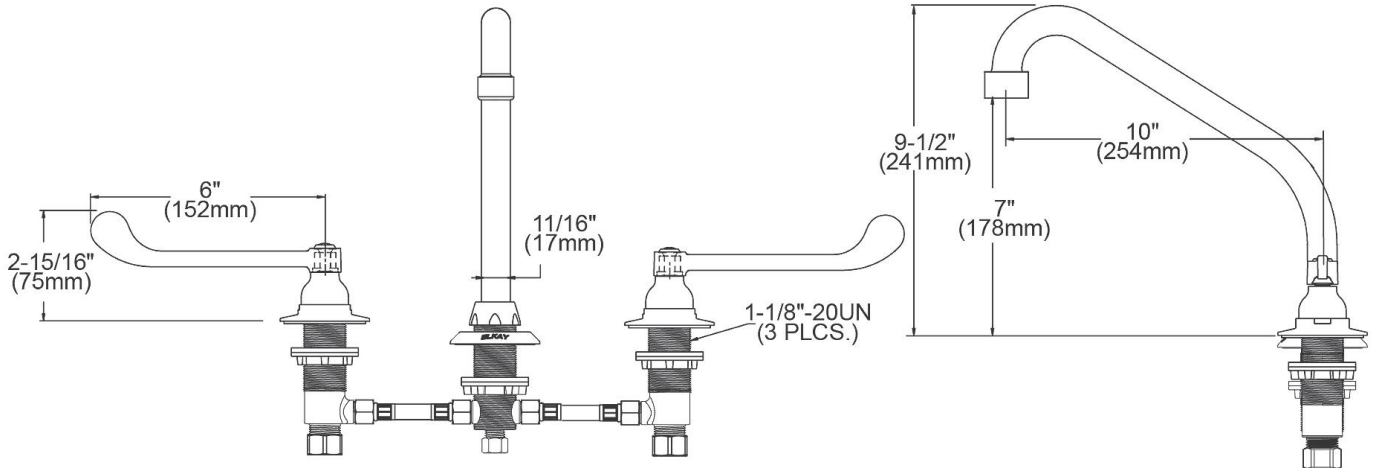

AMERICAN PRIDE. A LIFETIME TRADITION.
Like your family, the Elkay family has values and traditions that endure. For almost a century, Elkay has been a family-owned and operated company, providing thousands of jobs that support our families and communities.

Product Compliance: ADA & ICC A117.1
ASME A112.18.1/CSA B125.1
NSF 61
NSF 372 (lead free)

[Clean and Care Manual (PDF)](#)
[Installation Instructions (PDF)](#)
[Limited Warranty (PDF)](#)

Chrome (CR)