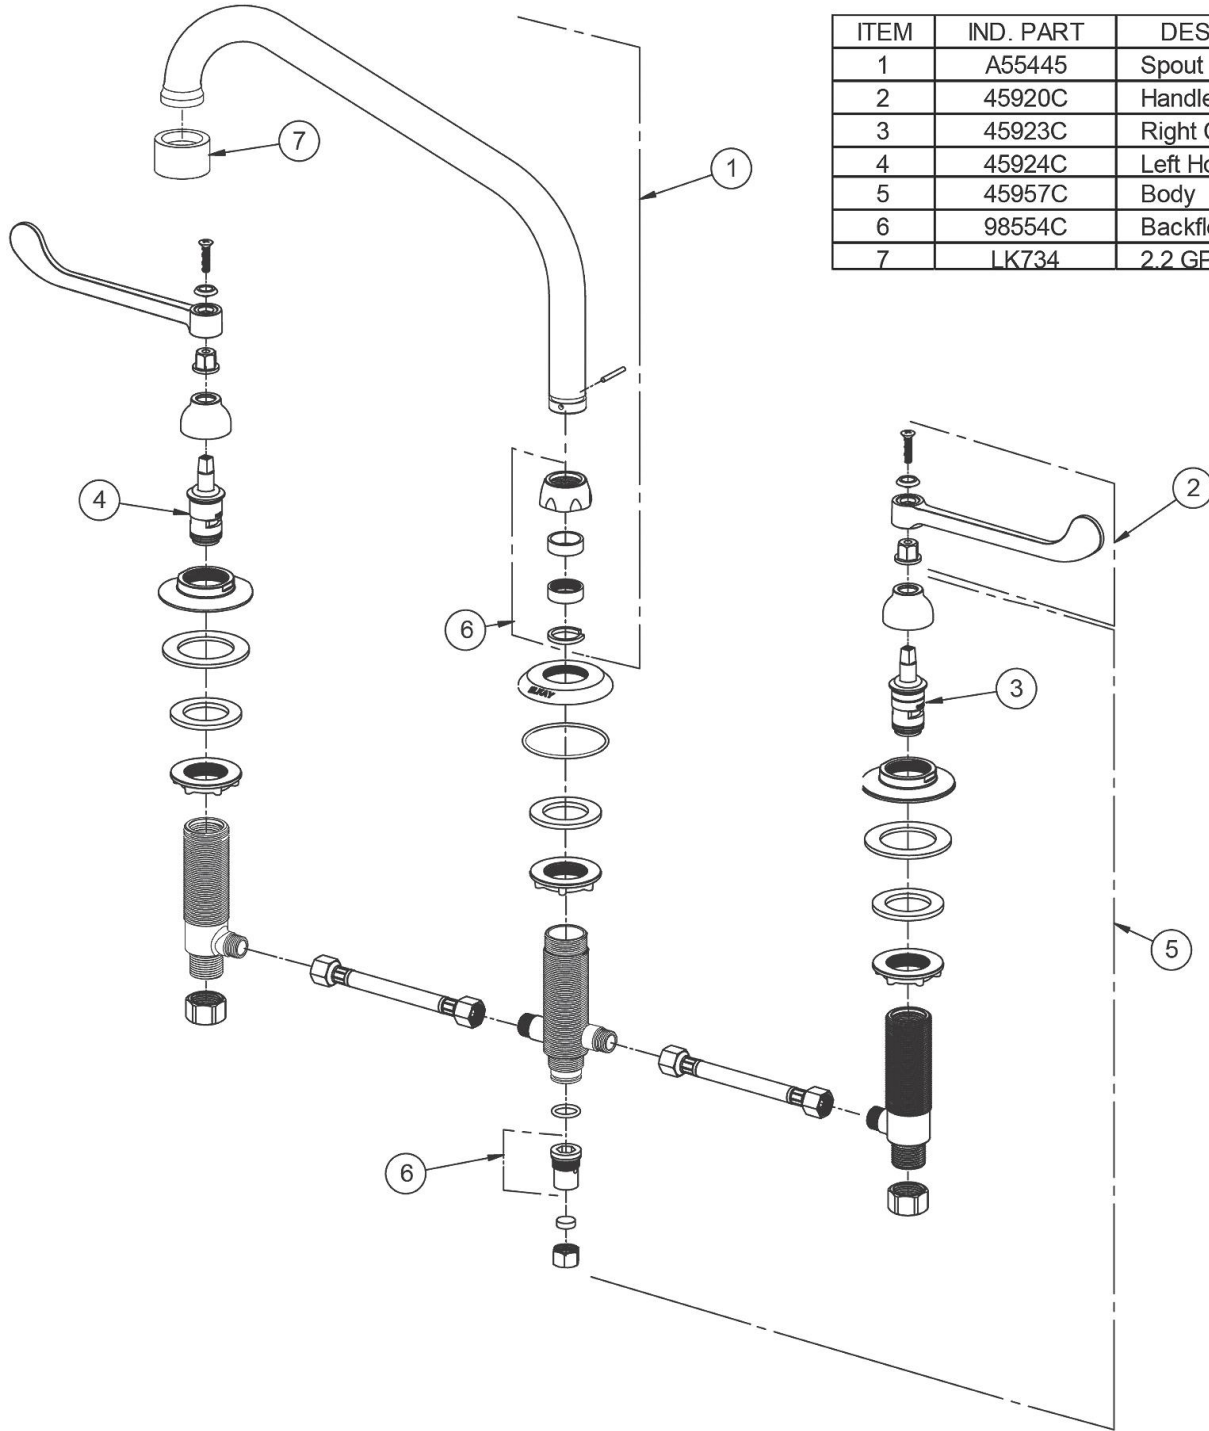

PRODUCT SPECIFICATIONS

Elkay 8" Centerset with Concealed Deck Faucet with 10" High Arc Spout 6" Wristblade Handles Chrome. Faucet has a flow rate of 1.5 GPM, and is made of Chrome Plated Brass material, with a Quarter Turn Ceramic Disc valve. Faucet requires 3 faucet holes.

Mounting Type:	Deck Mount
Special Features:	Low Flow Solid Brass Construction Spout swing restriction pin
Finish:	Chrome (CR)
Handle Type:	6" Wristblade Handle
Deck Clearance:	7"
Spout Reach:	10"
Spout Height:	9-1/2"
Hole Drillings:	3
Material:	Chrome Plated Brass
Valve Type:	Quarter Turn Ceramic Disc
Valve Connection:	3/8" Female Compression Hose Assembly
Flow Rate:	1.5 GPM
Faucet Hole Spread:	8
Spout Type:	High Arc

Product Compliance: ADA & ICC A117.1
ASME A112.18.1/CSA B125.1
NSF 61
NSF 372 (lead free)

[Clean and Care Manual \(PDF\)](#)
[Installation Instructions \(PDF\)](#)
[Limited Warranty \(PDF\)](#)

Chrome (CR)

ITEM	IND. PART	DESCRIPTION
1	A55445	Spout
2	45920C	Handle, 6"
3	45923C	Right Cold Cartridge
4	45924C	Left Hot Cartridge
5	45957C	Body
6	98554C	Backflow Kit
7	LK734	2.2 GPM VR Aerator

In keeping with our policy of continuing product improvement, Elkay reserves the right to change product specifications without notice. Please visit elkay.com for the most current version of Elkay product specification sheets. This specification describes an Elkay product with design, quality, and functional benefits to the user. When making a comparison of other producers' offerings, be certain these features are not overlooked.