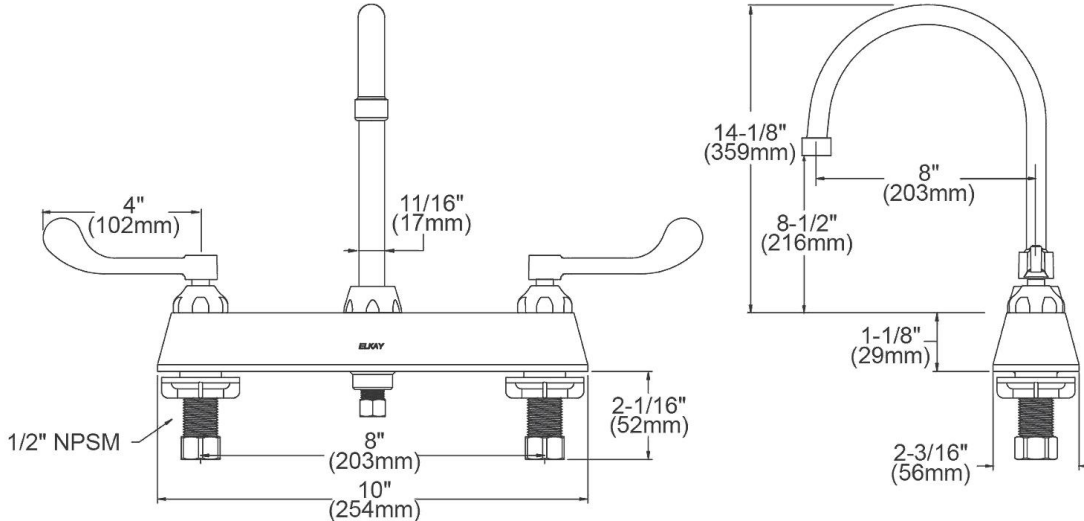

PART: _____ QTY: _____
PROJECT: _____
CONTACT: _____
DATE: _____
NOTES: _____
APPROVAL: _____

In keeping with our policy of continuing product improvement, Elkay reserves the right to change product specifications without notice. Please visit elkay.com for the most current version of Elkay product specification sheets. This specification describes an Elkay product with design, quality, and functional benefits to the user. When making a comparison of other producers' offerings, be certain these features are not overlooked.