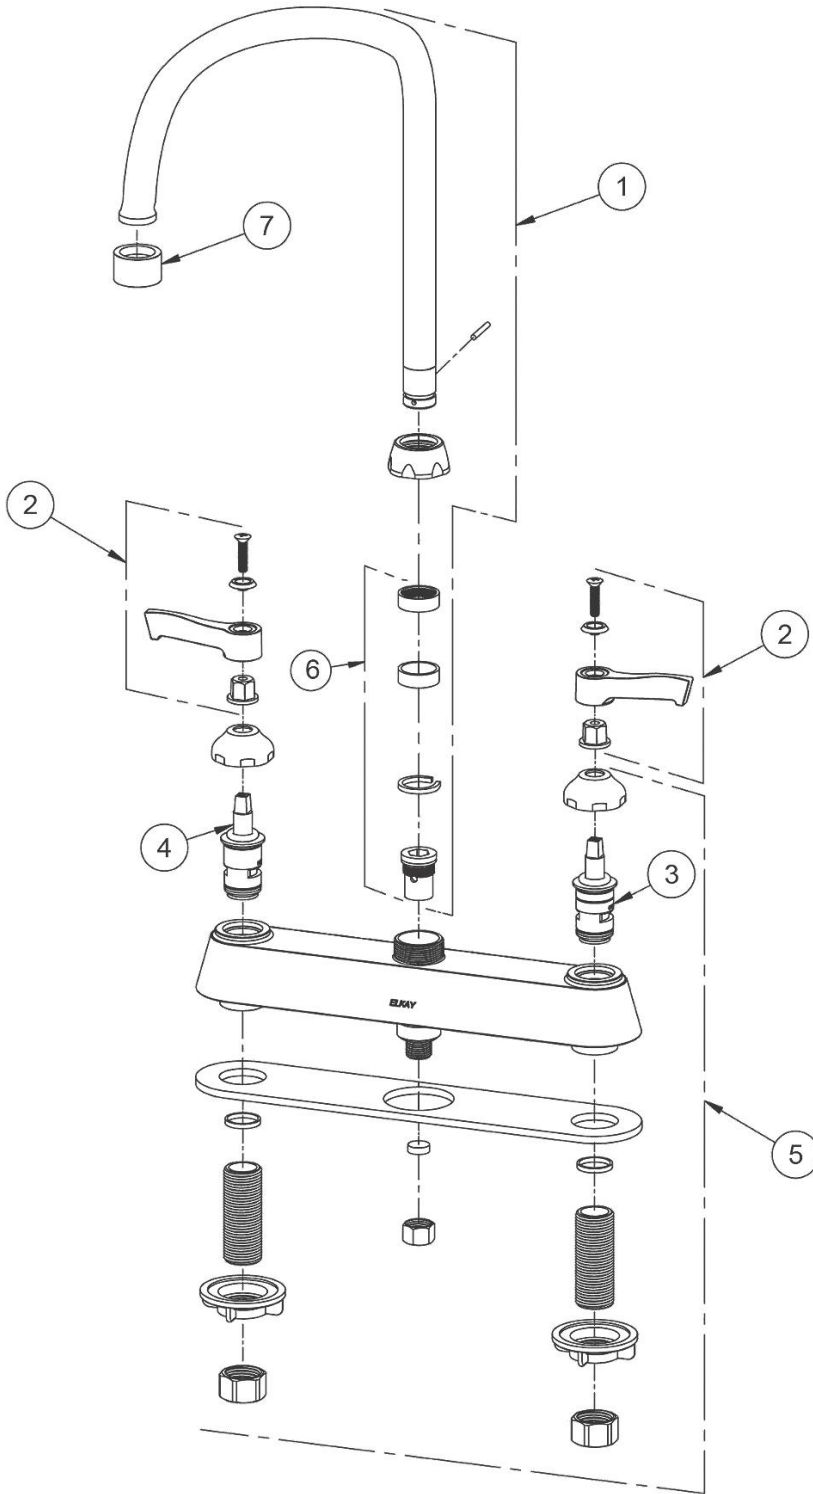

PRODUCT SPECIFICATIONS

Elkay 8" Centerset with Exposed Deck Faucet with 8" Gooseneck Spout 4" Wristblade Handles Chrome. Faucet has a flow rate of 1.5 GPM, and is made of Chrome Plated Brass material, with a Quarter Turn Ceramic Disc valve. Faucet requires 3 faucet holes.

Mounting Type:	Deck Mount
Special Features:	Low Flow Solid Brass Construction Spout swing restriction pin
Finish:	Chrome (CR)
Handle Type:	4" Wristblade Handle
Deck Clearance:	8-1/2"
Spout Reach:	8"
Spout Height:	14-1/8"
Hole Drillings:	3
Material:	Chrome Plated Brass
Valve Type:	Quarter Turn Ceramic Disc
Valve Connection:	1/2" NPSM Male
Flow Rate:	1.5 GPM
Faucet Hole Spread:	8
Spout Type:	Gooseneck

Product Compliance: ADA & ICC A117.1
ASME A112.18.1/CSA B125.1
NSF 61
NSF 372 (lead free)

[Clean and Care Manual \(PDF\)](#)
[Installation Instructions \(PDF\)](#)
[Limited Warranty \(PDF\)](#)

PART: _____ QTY: _____
 PROJECT: _____
 CONTACT: _____
 DATE: _____
 NOTES: _____
 APPROVAL: _____

ITEM	IND. PART	DESCRIPTION
1	A55403	Spout
2	45919C	Handle, 4"
3	45923C	Right Cold Cartridge
4	45924C	Left Hot Cartridge
5	45914C	Body
6	98554C	Backflow Kit
7	LK734	2.2 GPM VR Aerator

In keeping with our policy of continuing product improvement, Elkay reserves the right to change product specifications without notice. Please visit elkay.com for the most current version of Elkay product specification sheets. This specification describes an Elkay product with design, quality, and functional benefits to the user. When making a comparison of other producers' offerings, be certain these features are not overlooked.