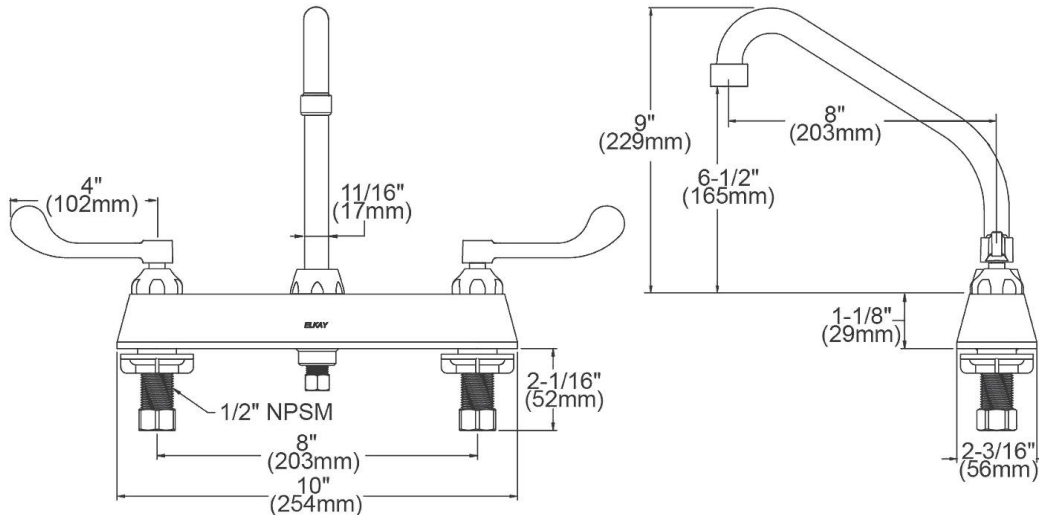

PART: _____ QTY: _____
PROJECT: _____
CONTACT: _____
DATE: _____
NOTES: _____
APPROVAL: _____

In keeping with our policy of continuing product improvement, Elkay reserves the right to change product specifications without notice. Please visit elkay.com for the most current version of Elkay product specification sheets. This specification describes an Elkay product with design, quality, and functional benefits to the user. When making a comparison of other producers' offerings, be certain these features are not overlooked.