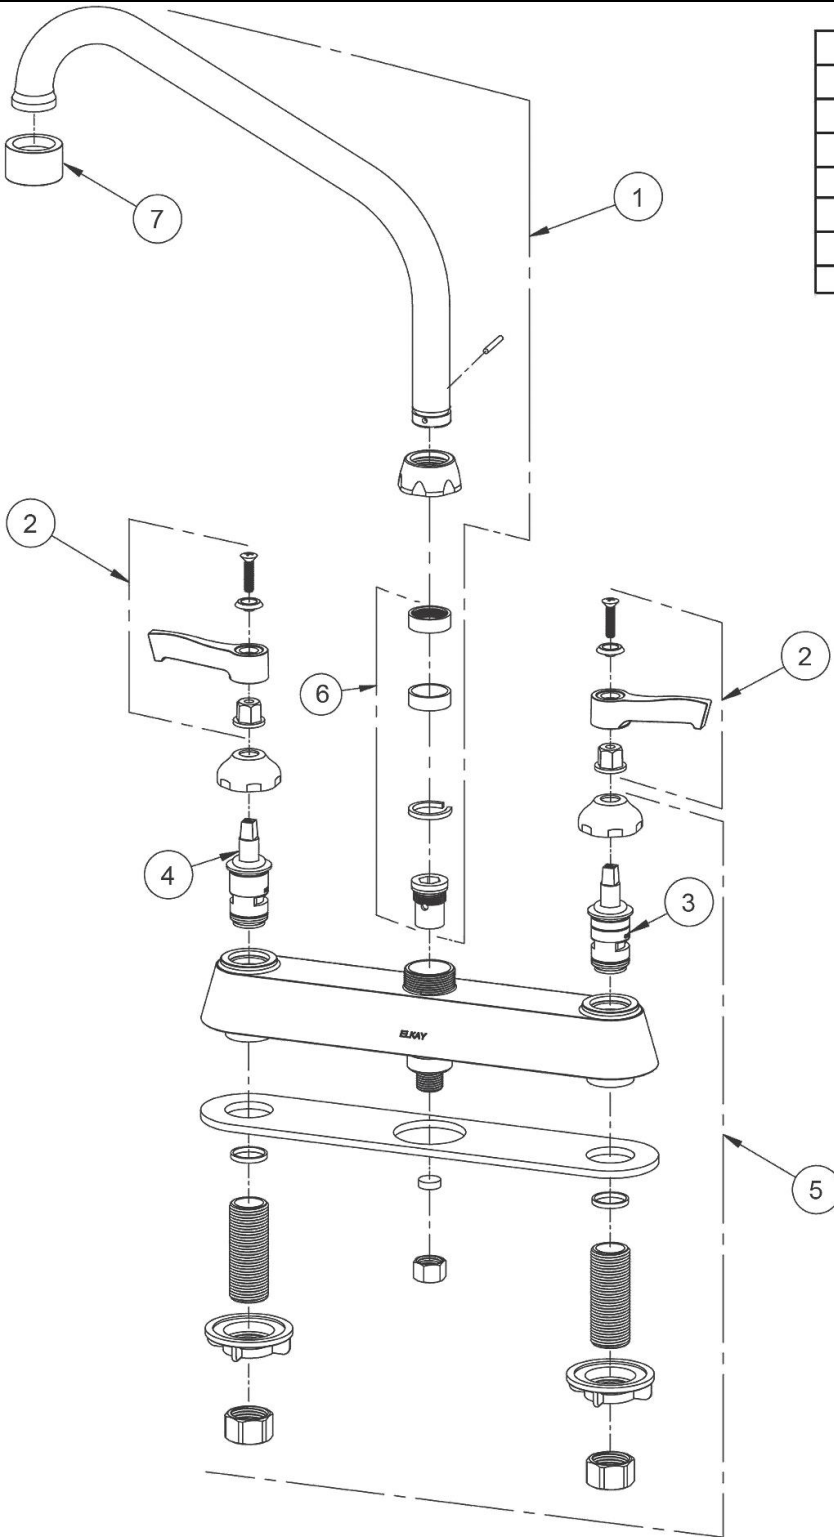

**PRODUCT SPECIFICATIONS**

Elkay 8" Centerset with Exposed Deck Faucet with 8" High Arc Spout 4" Wristblade Handles Chrome. Faucet has a flow rate of 1.5 GPM, and is made of Chrome Plated Brass material, with a Quarter Turn Ceramic Disc valve. Faucet requires 3 faucet holes.

<b>Mounting Type:</b>	Deck Mount
<b>Special Features:</b>	Low Flow Solid Brass Construction Spout swing restriction pin
<b>Finish:</b>	Chrome (CR)
<b>Handle Type:</b>	4" Wristblade Handle
<b>Deck Clearance:</b>	6-1/2"
<b>Spout Reach:</b>	8"
<b>Spout Height:</b>	9"
<b>Hole Drillings:</b>	3
<b>Material:</b>	Chrome Plated Brass
<b>Valve Type:</b>	Quarter Turn Ceramic Disc
<b>Valve Connection:</b>	1/2" NPSM Male
<b>Flow Rate:</b>	1.5 GPM
<b>Faucet Hole Spread:</b>	8
<b>Spout Type:</b>	High Arc

**Product Compliance:** ADA & ICC A117.1  
ASME A112.18.1/CSA B125.1  
NSF 61  
NSF 372 (lead free)

[Clean and Care Manual \(PDF\)](#)  
[Installation Instructions \(PDF\)](#)  
[Limited Warranty \(PDF\)](#)

ITEM	IND. PART	DESCRIPTION
1	A55446	Spout
2	45919C	Handle, 4"
3	45923C	Right Cold Cartridge
4	45924C	Left Hot Cartridge
5	45914C	Body
6	98554C	Backflow Kit
7	LK734	2.2 GPM VR Aerator

In keeping with our policy of continuing product improvement, Elkay reserves the right to change product specifications without notice. Please visit [elkay.com](http://elkay.com) for the most current version of Elkay product specification sheets. This specification describes an Elkay product with design, quality, and functional benefits to the user. When making a comparison of other producers' offerings, be certain these features are not overlooked.