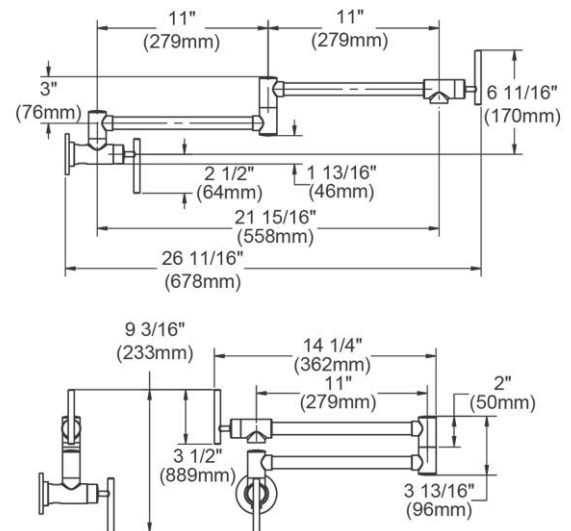

AMERICAN PRIDE. A LIFETIME TRADITION.
Like your family, the Elkay family has values and traditions that endure. For almost a century, Elkay has been a family-owned and operated company, providing thousands of jobs that support our families and communities.

Product Compliance: ASME A112.18.1/CSA B125.1
NSF 61
NSF 372 (lead free)

[Clean and Care Manual (PDF)](#)
[Installation Instructions (PDF)](#)
[Limited Lifetime Warranty (PDF)](#)