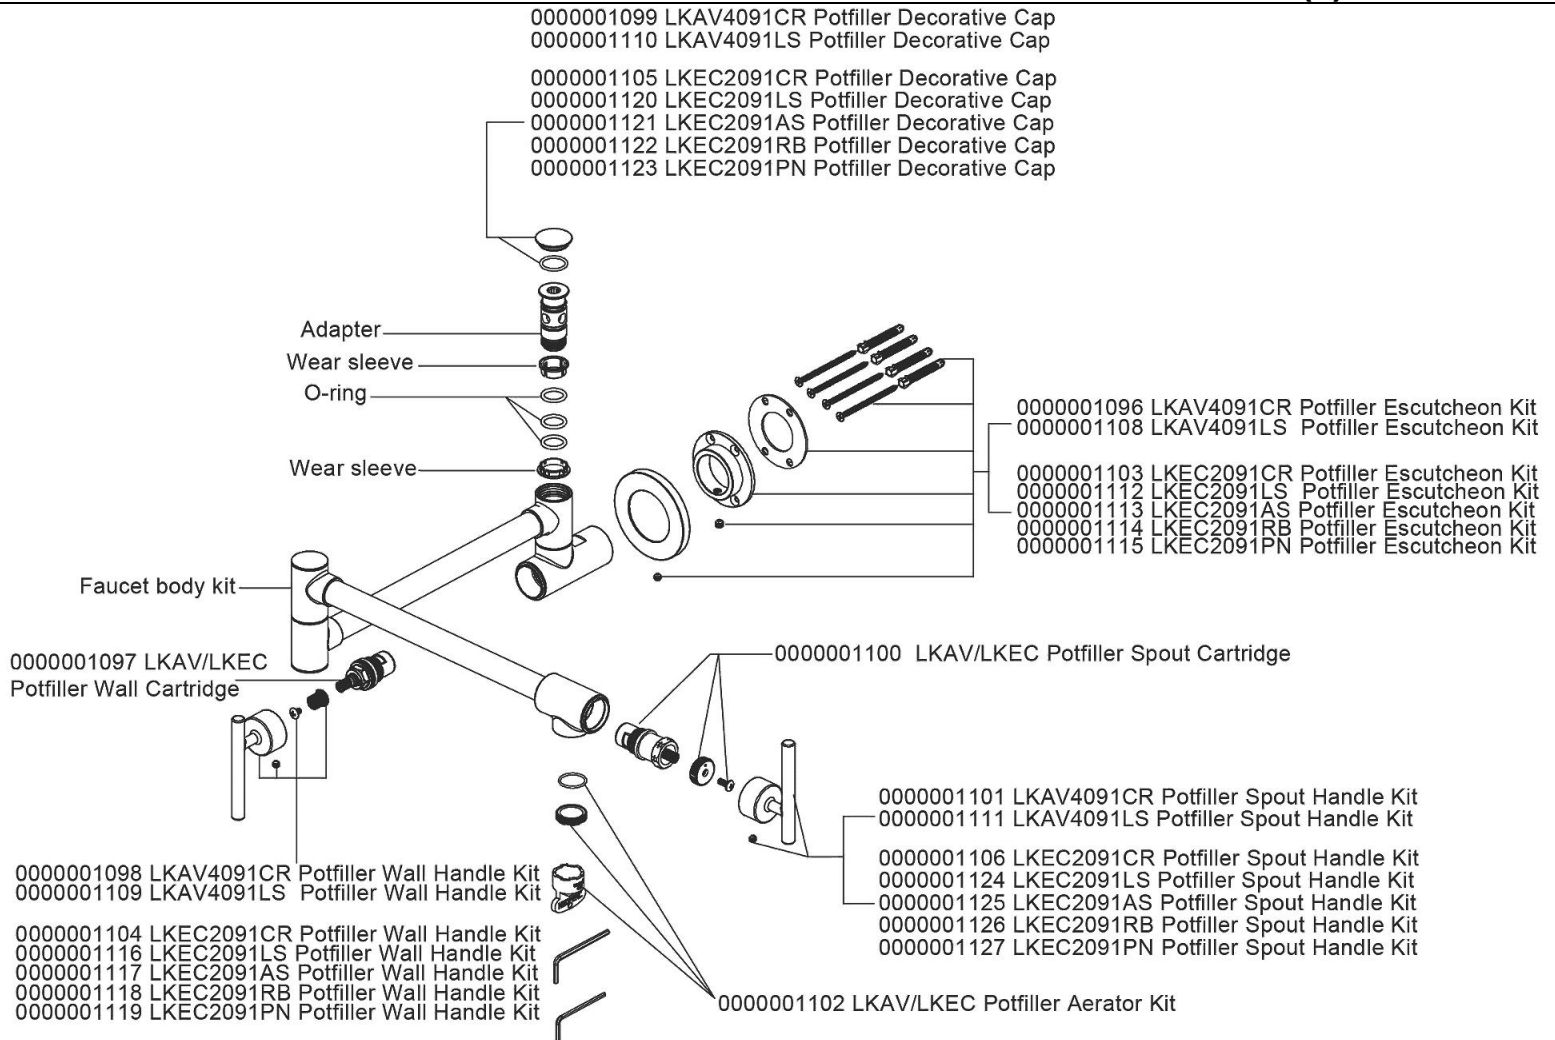

In keeping with our policy of continuing product improvement, Elkay reserves the right to change product specifications without notice. Please visit elkay.com for the most current version of Elkay product specification sheets. This specification describes an Elkay product with design, quality, and functional benefits to the user. When making a comparison of other producers' offerings, be certain these features are not overlooked.