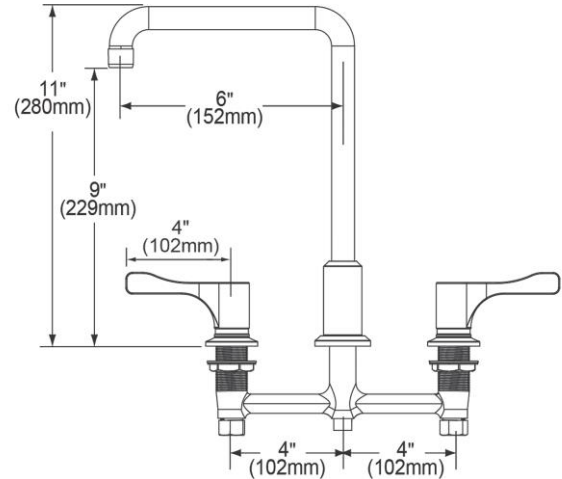

PART: _____ QTY: _____

PROJECT: _____

CONTACT: _____

DATE: _____

NOTES: _____

APPROVAL: _____

In keeping with our policy of continuing product improvement, Elkay reserves the right to change product specifications without notice. Please visit elkay.com for the most current version of Elkay product specification sheets. This specification describes an Elkay product with design, quality, and functional benefits to the user. When making a comparison of other producers' offerings, be certain these features are not overlooked.