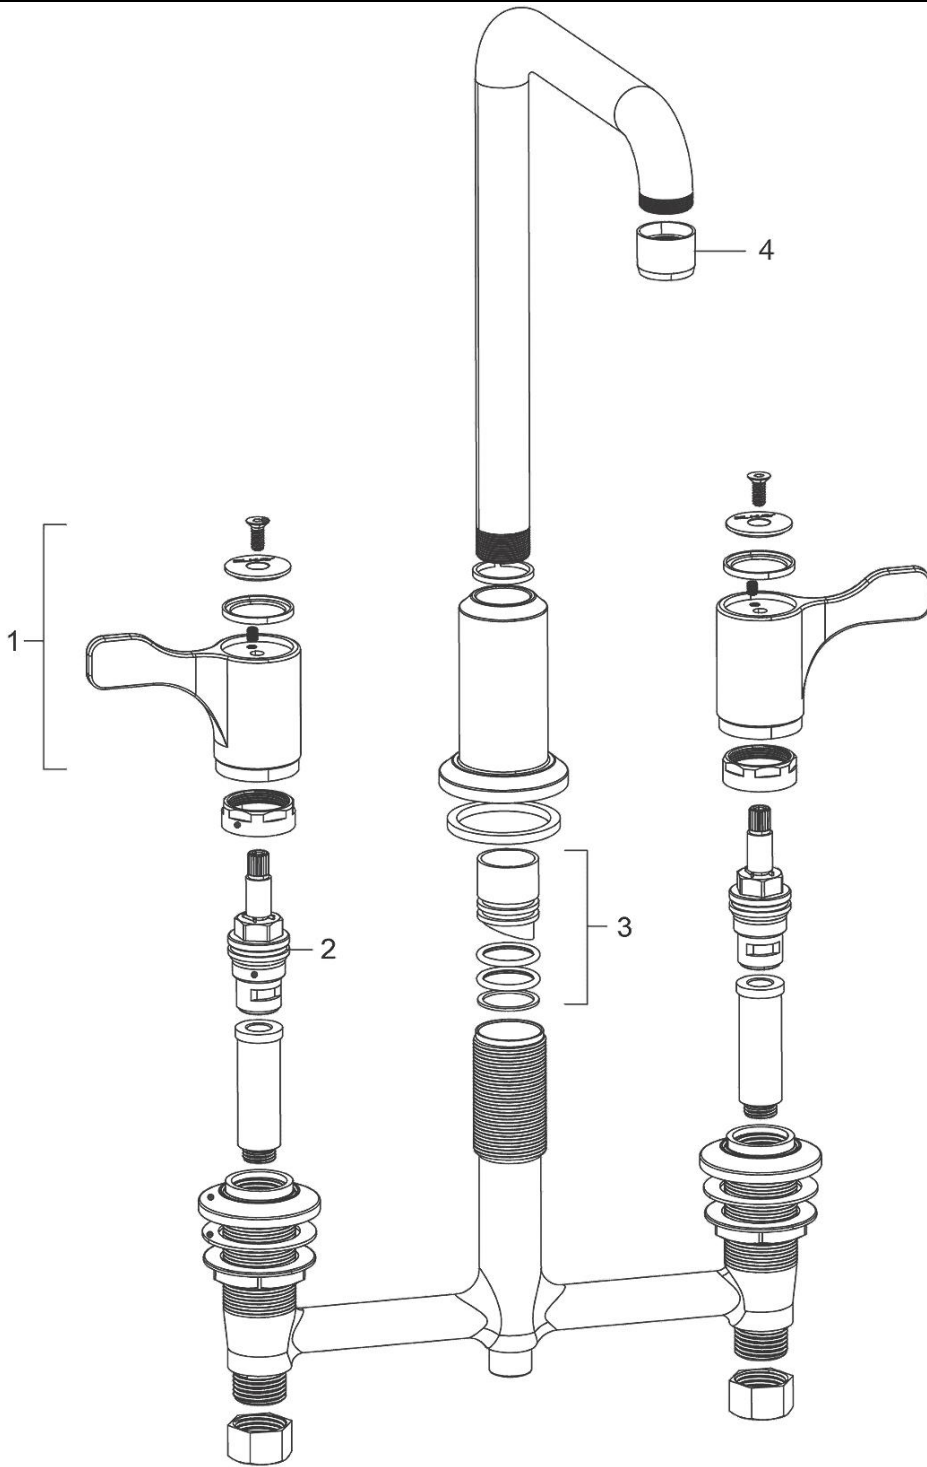

PRODUCT SPECIFICATIONS

Elkay 8" Centerset Concealed Deck Mount Faucet with Arc Tube Spout and 4" Lever Handles Chrome. Faucet has a flow rate of 1.5 GPM, and is made of Chrome Plated Brass material, with a Quarter Turn Ceramic Disc valve. Faucet requires 3 faucet holes.

| | |
|--------------------------------|---------------------------|
| Mounting Type: | Deck Mount |
| Special Features: | Low Flow |
| Finish: | Chrome (CR) |
| Handle Type: | 4" Lever Handle |
| Deck Clearance: | 9" |
| Spout Reach: | 6" |
| Spout Height: | 11" |
| Hole Drillings: | 3 |
| Material: | Chrome Plated Brass |
| Valve Type: | Quarter Turn Ceramic Disc |
| Valve Connection: | 1/2"-14 NPSM |
| Flow Rate: | 1.5 GPM |
| Faucet Hole Size (min): | 1-1/4" |
| Faucet Hole Spread: | 4 |
| Countertop Thickness: | 1-1/8 |
| Spout Swing Rotation: | 360° |
| Spout Type: | Arc Tube |

| ITEM | PART # | DESCRIPTION |
|------|------------|------------------------|
| 1 | 0000000680 | 2.6" Blade Handle |
| 2 | 0000000682 | Cartridges |
| 3 | 0000000685 | Multi Swing Spout Repa |
| 4 | 0000000688 | Aerator |