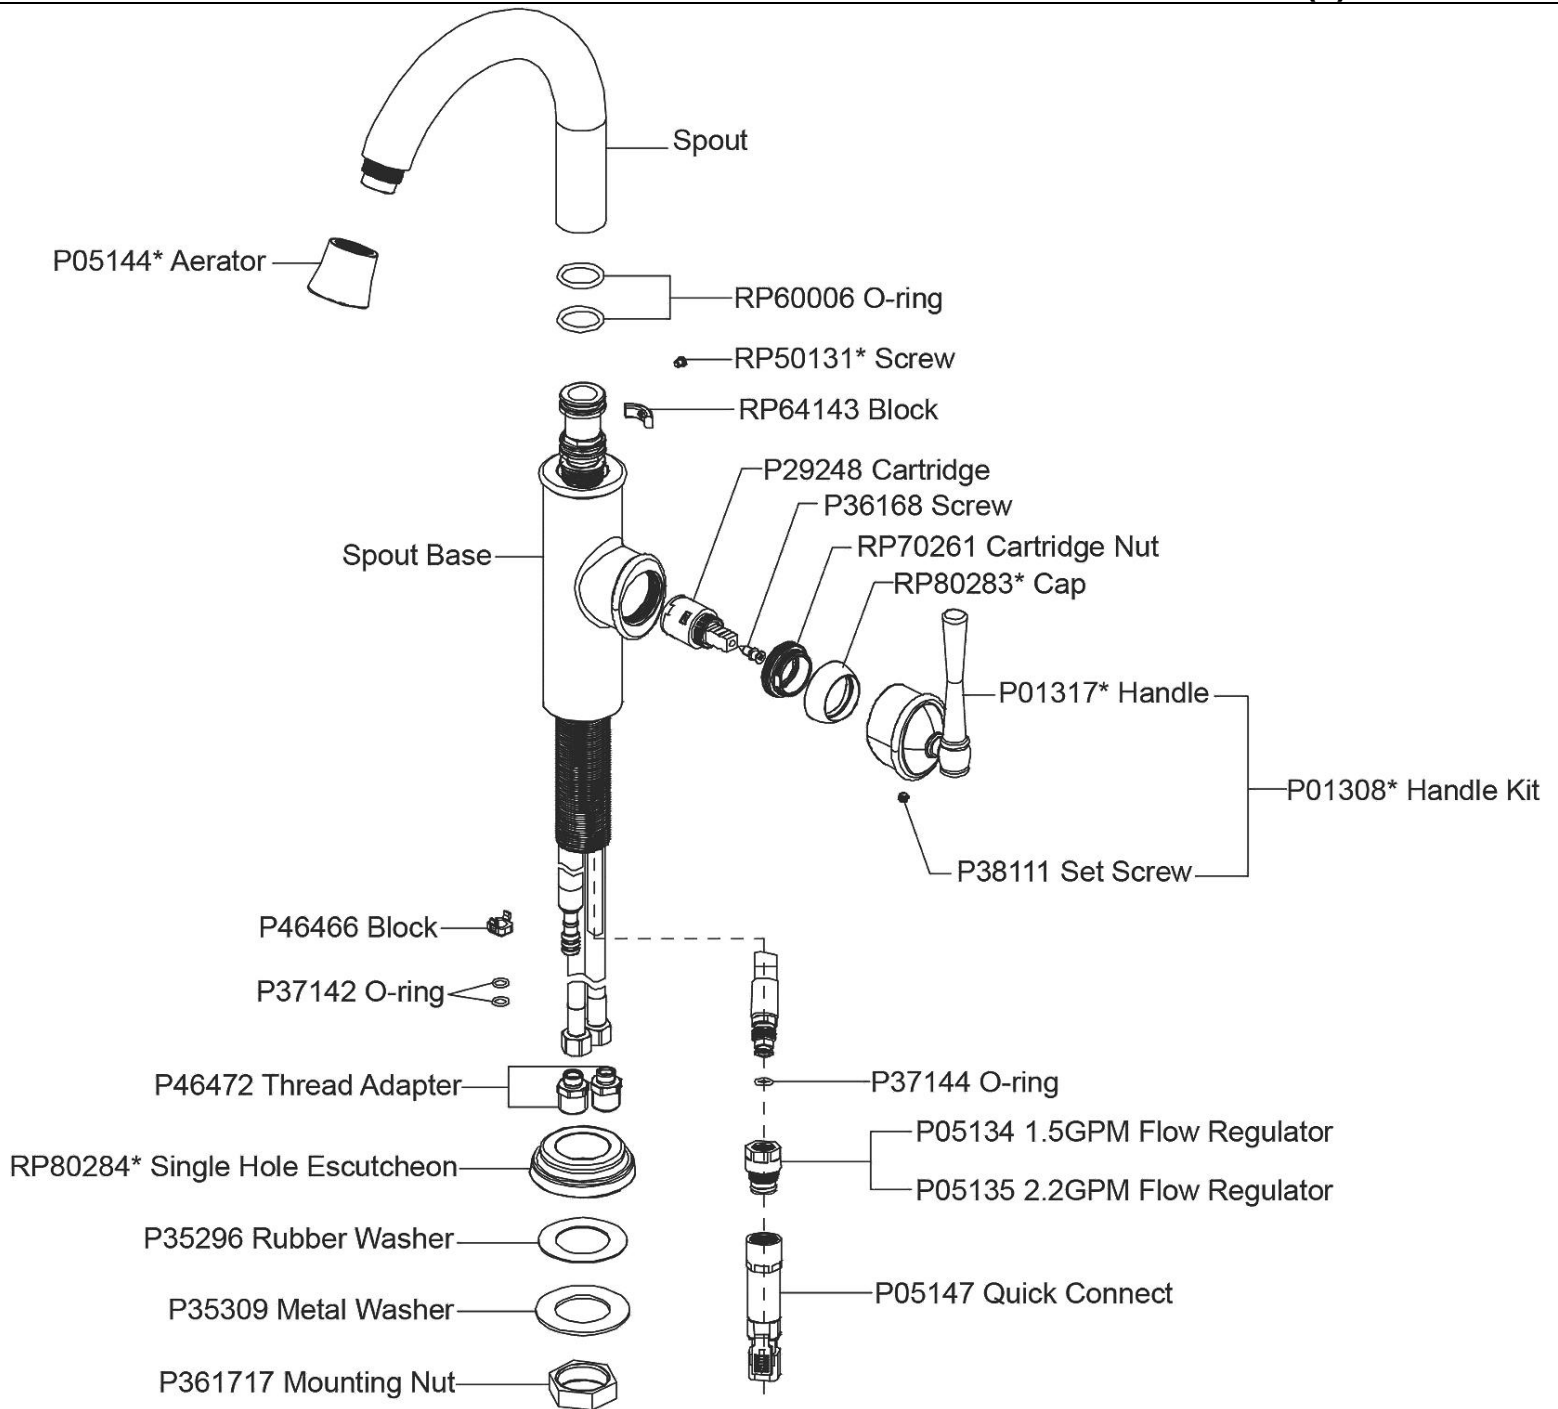

In keeping with our policy of continuing product improvement, Elkay reserves the right to change product specifications without notice. Please visit elkay.com for the most current version of Elkay product specification sheets. This specification describes an Elkay product with design, quality, and functional benefits to the user. When making a comparison of other producers' offerings, be certain these features are not overlooked.