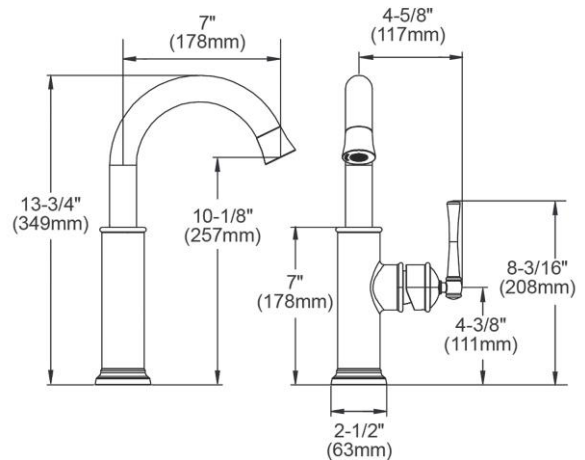

PART: _____ QTY: _____
PROJECT: _____
CONTACT: _____
DATE: _____
NOTES: _____
APPROVAL: _____

In keeping with our policy of continuing product improvement, Elkay reserves the right to change product specifications without notice. Please visit elkay.com for the most current version of Elkay product specification sheets. This specification describes an Elkay product with design, quality, and functional benefits to the user. When making a comparison of other producers' offerings, be certain these features are not overlooked.