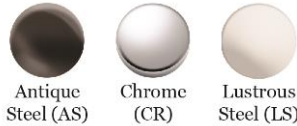

PRODUCT SPECIFICATIONS

Elkay Explore Single Hole Bar Faucet with Forward Only Lever Handle. Faucet has a flow rate of 1.5 GPM, and is made of Brass material, with a Ceramic Disc valve. Faucet requires 1 faucet holes.

Mounting Type:	Deck Mount
Special Features:	Low Flow Solid brass waterway construction
Finish:	Antique Steel (AS), Chrome (CR), Lustrous Steel (LS)
Handle Type:	Forward Only Lever Handle
Deck Clearance:	10-1/8"
Spout Reach:	7"
Spout Height:	13-3/4"
Hole Drillings:	1
Material:	Brass
Valve Type:	Ceramic Disc
Valve Connection:	1/2"-14 NPSM
Flow Rate:	1.5 GPM
Faucet Hole Size (min):	1-3/8"
Countertop Thickness:	2-1/2"
Spout Swing Rotation:	360°

Special Note: 1.5 gpm flow regulator installed (2.2 gpm flow regulator also included with faucet)

OPTIONAL ACCESSORIES

LK330 - Elkay Soap / Lotion Dispenser
LK130 - Elkay 3-Hole Escutcheon Plate, Lustrous Steel (LS)

AMERICAN PRIDE. A LIFETIME TRADITION.
Like your family, the Elkay family has values and traditions that endure. For almost a century, Elkay has been a family-owned and operated company, providing thousands of jobs that support our families and communities.

Product Compliance: ADA & ICC A117.1
ASME A112.18.1/CSA B125.1
NSF 61
NSF 372 (lead free)

[Clean and Care Manual (PDF)](#)
[Installation Instructions (PDF)](#)
[Limited Lifetime Warranty (PDF)](#)