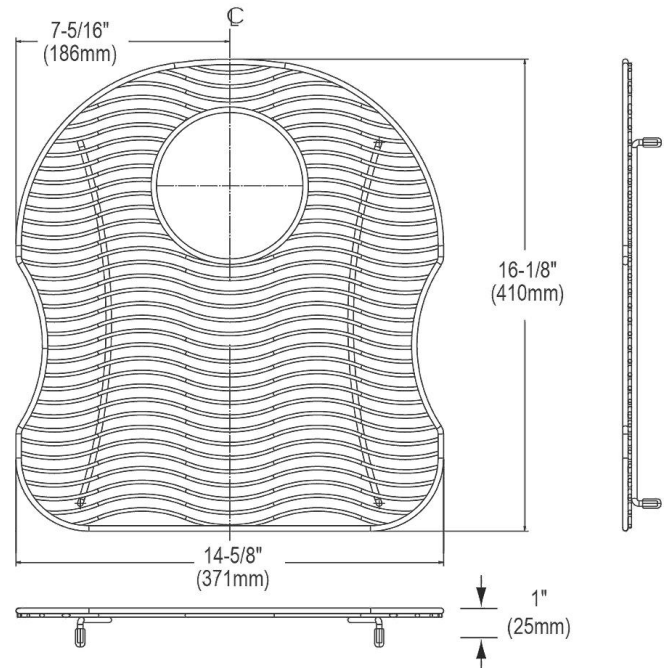

Material:	Stainless Steel
Finish:	Polished Stainless Steel
Dimensions:	14-5/8" x 16-1/8" x 1"
Fits Bowl Size(s):	Fits bowl size: 16" x 17-1/2"

Special Note: For bowls with rear center drain opening.

AMERICAN PRIDE. A LIFETIME TRADITION.
Like your family, the Elkay family has values and traditions that endure. For almost a century, Elkay has been a family-owned and operated company, providing thousands of jobs that support our families and communities.

[Clean and Care Manual (PDF)](#)

[Clean and Care Manual (PDF)](#)

[Warranty (PDF)](#)