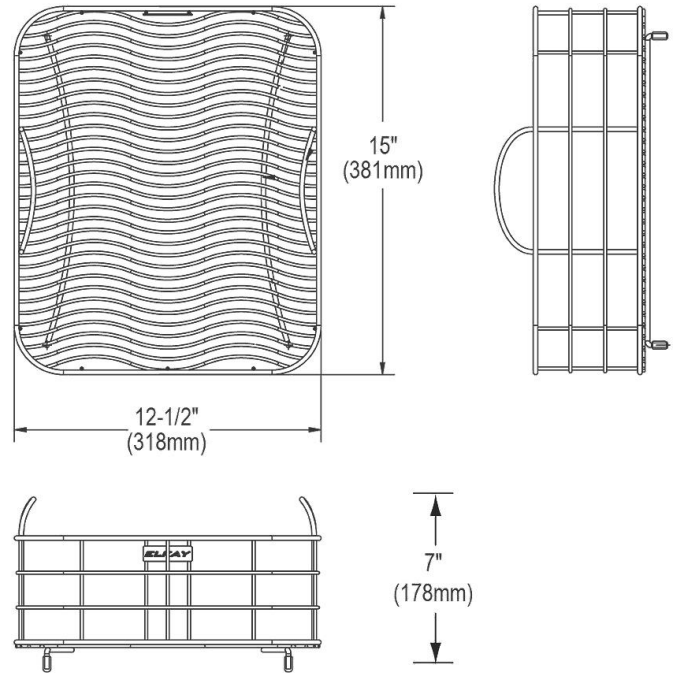

Material:	Stainless Steel
Finish:	Polished Stainless Steel
Dimensions:	12-1/2" x 15" x 7"
Fits Bowl Size(s):	13-1/2" x 16", Select 14" x 15-3/4", and 16" x 16"

Special Note: Includes removable dish rack

AMERICAN PRIDE. A LIFETIME TRADITION.
Like your family, the Elkay family has values and traditions that endure. For almost a century, Elkay has been a family-owned and operated company, providing thousands of jobs that support our families and communities.

[Clean and Care Manual (PDF)](#)
[Clean and Care Manual (PDF)](#)
[Warranty (PDF)](#)