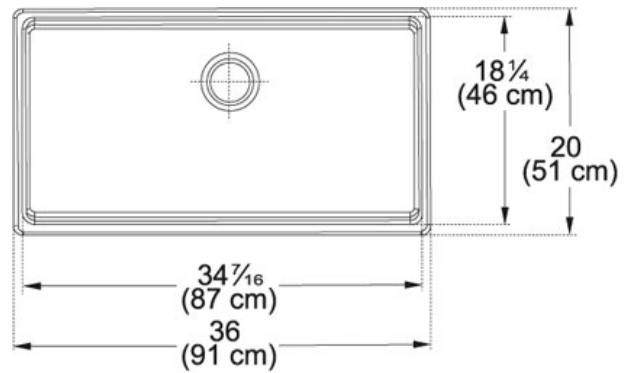

SPECIFICATION SHEET

PRODUCT FAMILY: SINKS FINISH: FIRECLAY WHITE SERIES: FARM HOUSE MODEL: FHK710-36

Product Information

Article Number	130.0152.704
US Part Number	FHK710-36WH
Cabinet Size	36"
Waste Outlet Diameter	3 1/2"
Dimensions	36"x20"
Bowl Size	34 7/16"x18 1/4"x10 1/8"
Number of Bowls	1
Type of Material	Fireclay