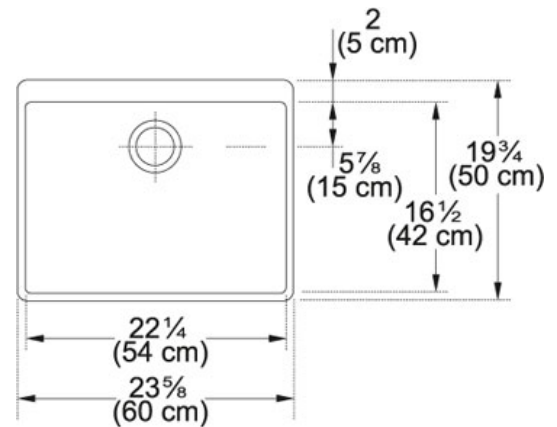

SPECIFICATION SHEET

PRODUCT FAMILY: Sinks FINISH: Fireclay Biscuit SERIES: MANOR HOUSE MODEL: MHK110-24WH

Product Information

FUN#	130.0066.193
US Part Number	MHK110-24BT
Minimum Cabinet Size	27"
Drain Opening	3 1/2"
Outer Dimensions	23 5/8"x19 3/4"x7 7/8"
Bowl Size	22 1/4"x16 1/2"x7 1/8"
Number of Bowls	1
*	Dimensions may vary by 2% (plus or minus) due to material attributes and firing process. Finish on front and sides only.
Type of Material	Fireclay