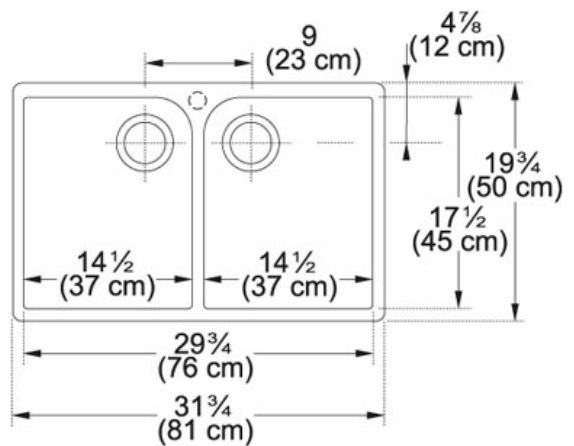

SPECIFICATION SHEET

PRODUCT FAMILY: Sinks FINISH: Fireclay White SERIES: MANOR HOUSE MODEL: MHK720-31

Product Information

FUN#	130.0066.206
US Part Number	MHK720-31WH
Minimum Cabinet Size	33"
Drain Opening	3 1/2"
Faucet Hole	1
Outer Dimensions	31 3/4"x19 3/8"x8 5/8"
Bowl Size	14 1/2"x17 1/2"x7 7/8"
Number of Bowls	2
*	Dimensions may vary by 2% (plus or minus) due to material attributes and firing process. Finish on front and sides only.
Type of Material	Fireclay