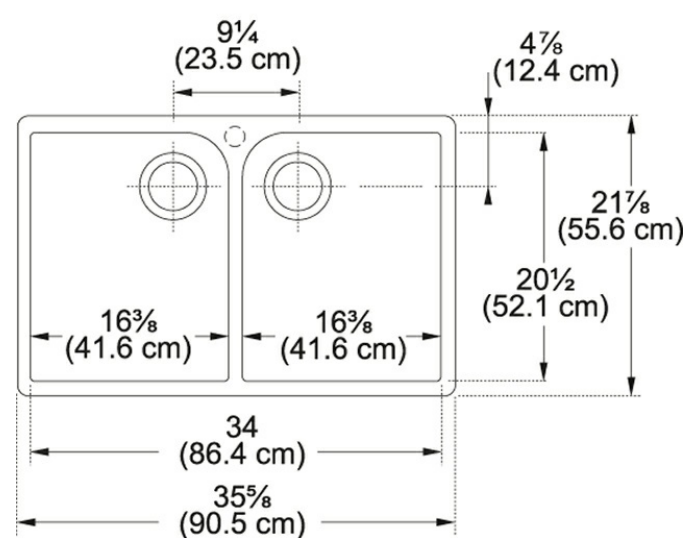

Product Picture

Product Dimensions

Length overall	35 5/8"
Width overall	21 7/8"
Length of large bowl	16 3/8"
Width of large bowl	20 1/2"
Depth of large bowl	7 7/8"
Minimum Cabinet Size	36"

Technical Drawing

General Information

Type of Material	Fireclay
Number of Bowls	2
Faucet Hole	1
Installation Clips	No
Cut-Out Template	No
Where to buy	Showroom

Article Numbers

FUN#	130.0066.213
US Part Number	MHK720-35WH