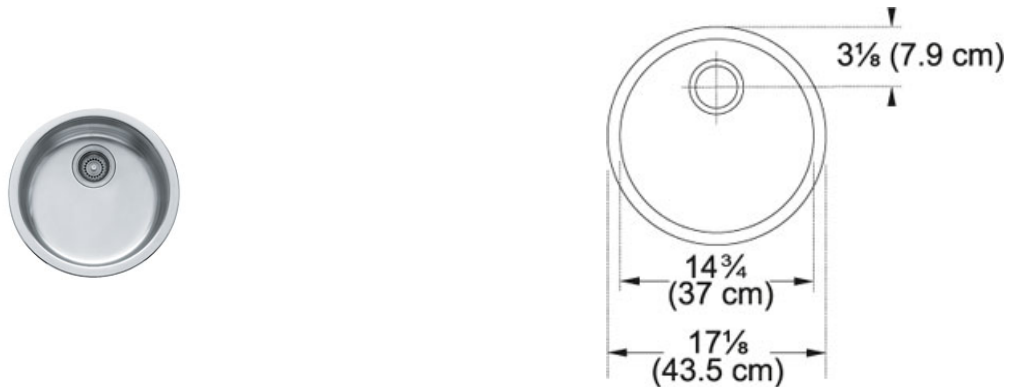

Rotondo RBX 110 Stainless Steel | 101.0048.499

FAMILY : Sinks | SERIE : Rotondo | MODEL : RBX 110 | FINISH : Stainless Steel | INSTALLATION TYPE : Topmount | STYLE : Contemporary

Rotondo is a practical round bowl for limited space. This versatile bowl may be installed as a topmount or undermount sink .

TECHNICAL DATA

Minimum Cabinet Size	21"
Drain Opening	3 1/2"
Length overall	17 1/8"
Width overall	17 1/8"
Length of large bowl	14 3/4"
Width of large bowl	14 3/4"
Depth of large bowl	6 9/16"
Number of Bowls	1
Type of Material	20 Gauge Stainless Steel
Cut-Out Template	Yes
Installation Clips	Yes
Where to buy	Showroom
Where to buy	Showroom