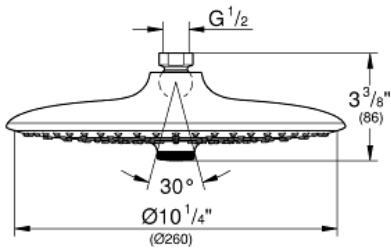

EUPHORIA 260  
Shower Head 3 Sprays  
MODEL # 26456000

Pure Freude  
an Wasser

GROHE

**Product Description:**  
EUPHORIA 260  
Shower Head 3 Sprays

**Standard Specification:**

- Rain, SmartRain, Jet
- 10" Diameter
- Rotating ball joint  $\pm 15^\circ$
- 1/2" Connection thread
- **GROHE EcoJoy** 1.75 gpm (6.6 l/min) flow limiter
- **GROHE DreamSpray** perfect spray pattern
- **GROHE StarLight** chrome finish
- **SpeedClean** anti-lime system
- Inner WaterGuide for a longer life
- Suitable for instantaneous heater
- Min. recommended pressure: 15 psi (1.0 bar)