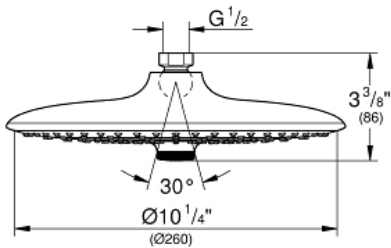

EUPHORIA 260
Shower Head 3 Sprays
MODEL # 26456EN0

Pure Freude
an Wasser

GROHE

Product Description:
EUPHORIA 260
Shower Head 3 Sprays

Standard Specification:

- Rain, SmartRain, Jet
- 10" Diameter
- Rotating ball joint $\pm 15^\circ$
- 1/2" Connection thread
- **GROHE EcoJoy** 1.75 gpm (6.6 l/min) flow limiter
- **GROHE DreamSpray** perfect spray pattern
- **GROHE StarLight** finish
- **SpeedClean** anti-lime system
- Inner WaterGuide for a longer life
- Suitable for instantaneous heater
- Min. recommended pressure: 15 psi (1.0 bar)

Applicable Codes & Standards:

- Energy Policy Act of 1992
- ASME A112.18.1/CSA B125.1
- US Federal and State material regulations
- EPA WaterSense®

Color:

- 26456EN0 Brushed Nickel