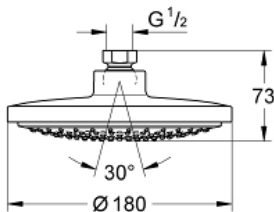

EUPHORIA COSMOPOLITAN 180 Shower Head 1 Spray

MODEL # 27492000

Pure Freude
an Wasser

Product Description:
EUPHORIA COSMOPOLITAN 180
Shower Head 1 Spray

Standard Specification:

- Rain spray pattern (1 spray-rain)
- Rotating ball joint $\pm 15^\circ$
- 1/2" Connection thread
- **GROHE DreamSpray** perfect spray pattern
- **GROHE StarLight** chrome finish
- **SpeedClean** anti-lime system
- Suitable for instantaneous heater
- Min. recommended pressure: 15 psi (1.0 bar)