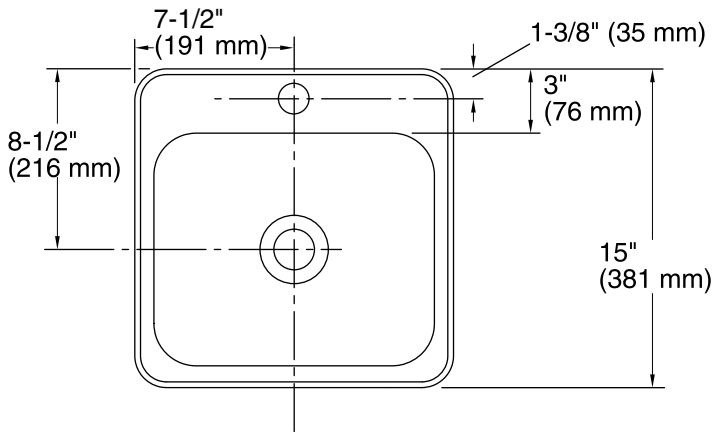

## Single Basin Entertainment Sink B155-1

- 20-gauge stainless steel
- Top-mount
- Single bowl
- Single faucet hole
- 2" drain opening
- SilentShield® sound-absorption technology offers quieter performance.
- Designer styling with rounded corners
- Ledge-back
- Satin-sanded deck and buffed basin finish
- 15" (38.1 cm) x 15" (38.1 cm) x 5-1/2" (14 cm)

### Codes/Standards

ASME A112.19.3/CSA B45.4

ADA

ICC/ANSI A117.1

See website for detailed warranty information.

Single Basin Entertainment Sink  
**B155-1**

Stud Mounting Provides Easy Installation

**Technical Information**

All product dimensions are nominal.

- Installation: Top-mount
- Bowl area (Only) Length: 13-1/4" (337 mm)  
Width: 11" (279 mm)  
Bowl depth: 5-9/16" (141 mm)  
Water depth: 5-9/16" (141 mm)
- Number of deck holes: 1
- Faucet hole(s): 1-7/16" (37 mm)
- Drain hole: 1-15/16" (49 mm)