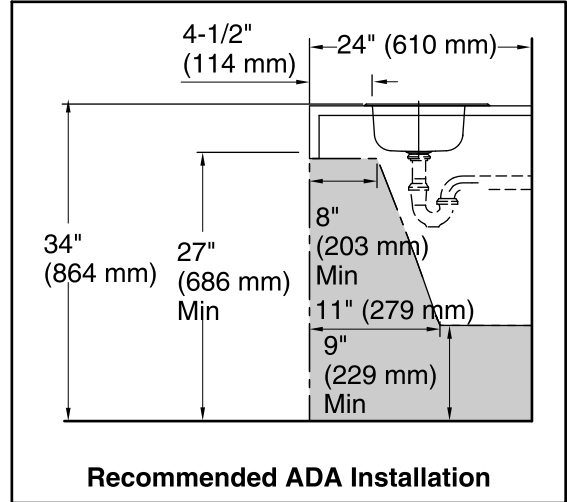

## Single Basin Entertainment Sink B155-1

- 20-gauge stainless steel
- Top-mount
- Single bowl
- Single faucet hole
- 2" drain opening
- SilentShield® sound-absorption technology offers quieter performance.
- Designer styling with rounded corners
- Ledge-back
- Satin-sanded deck and buffed basin finish
- 15" (38.1 cm) x 15" (38.1 cm) x 5-1/2" (14 cm)

### Codes/Standards

ASME A112.19.3/CSA B45.4

ADA

ICC/ANSI A117.1

See website for detailed warranty information.

Single Basin Entertainment Sink  
**B155-1**

Stud Mounting Provides Easy Installation

**Technical Information**

All product dimensions are nominal.

- Installation: Top-mount
- Bowl area (Only) Length: 13-1/4" (337 mm)  
Width: 11" (279 mm)  
Bowl depth: 5-9/16" (141 mm)  
Water depth: 5-9/16" (141 mm)
- Number of deck holes: 1
- Faucet hole(s): 1-7/16" (37 mm)
- Drain hole: 1-15/16" (49 mm)