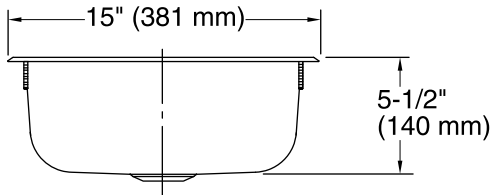

Single Basin Entertainment Sink
B155-1

Stud Mounting Provides Easy Installation

Technical Information

All product dimensions are nominal.

1. Installation: Top-mount
2. Bowl area (Only) Length: 13-1/4" (337 mm)
   Width: 11" (279 mm)
   Bowl depth: 5-9/16" (141 mm)
   Water depth: 5-9/16" (141 mm)
3. Number of deck holes: 1
4. Faucet hole(s): 1-7/16" (37 mm)
5. Drain hole: 1-15/16" (49 mm)

Notes

Install this product according to the installation instructions.

ADA compliant when installed to the specific requirements of these regulations.