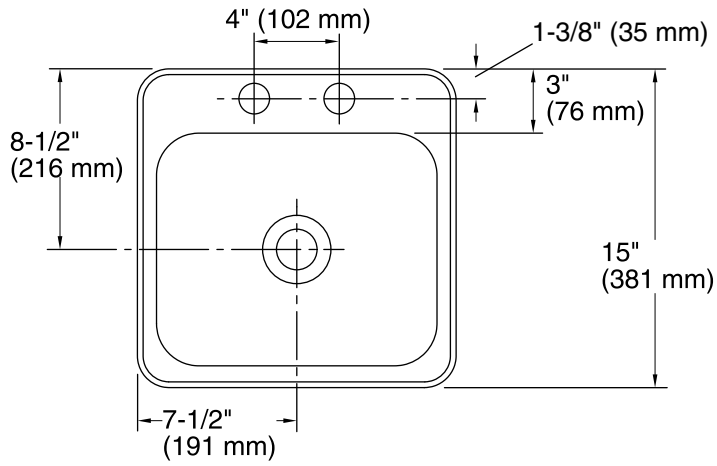

## Single Basin Entertainment Sink B155-2

- 20-gauge stainless steel
- Top-mount
- Single bowl
- Two faucet holes
- 2" drain opening
- SilentShield® sound-absorption technology offers quieter performance.
- Designer styling with rounded corners
- Ledge-back
- Satin-sanded deck and buffed basin finish
- 15" (38.1 cm) x 15" (38.1 cm) x 5-1/2" (14 cm)

### Codes/Standards

ASME A112.19.3/CSA B45.4

ADA

ICC/ANSI A117.1

See website for detailed warranty information.

Single Basin Entertainment Sink  
**B155-2**

Stud Mounting  
Provides Easy  
Installation

**Technical Information**

All product dimensions are nominal.

- Installation: Top-mount
- Bowl area (Only) Length: 13-1/4" (337 mm)  
Width: 11" (279 mm)  
Bowl depth: 5-9/16" (141 mm)  
Water depth: 5-9/16" (141 mm)
- Number of deck holes: 2
- Faucet hole(s): 1-7/16" (37 mm)
- Drain hole: 1-15/16" (49 mm)