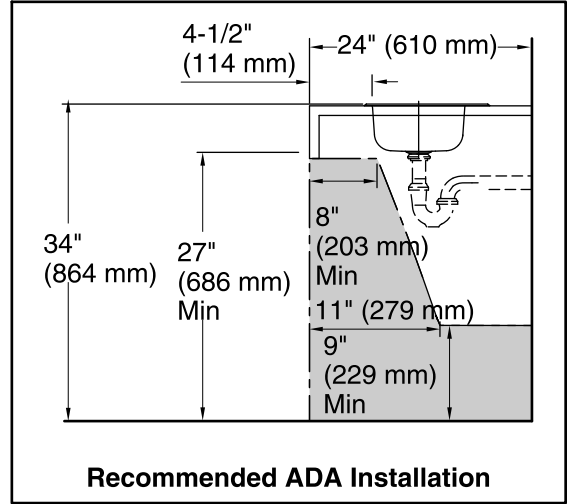

## Single Basin Entertainment Sink B155-2

- 20-gauge stainless steel
- Top-mount
- Single bowl
- Two faucet holes
- 2" drain opening
- SilentShield® sound-absorption technology offers quieter performance.
- Designer styling with rounded corners
- Ledge-back
- Satin-sanded deck and buffed basin finish
- 15" (38.1 cm) x 15" (38.1 cm) x 5-1/2" (14 cm)

### Codes/Standards

ASME A112.19.3/CSA B45.4

ADA

ICC/ANSI A117.1

See website for detailed warranty information.

Single Basin Entertainment Sink  
**B155-2**

Stud Mounting  
Provides Easy  
Installation

**Technical Information**

All product dimensions are nominal.

- Installation: Top-mount
- Bowl area (Only) Length: 13-1/4" (337 mm)  
Width: 11" (279 mm)  
Bowl depth: 5-9/16" (141 mm)  
Water depth: 5-9/16" (141 mm)
- Number of deck holes: 2
- Faucet hole(s): 1-7/16" (37 mm)
- Drain hole: 1-15/16" (49 mm)