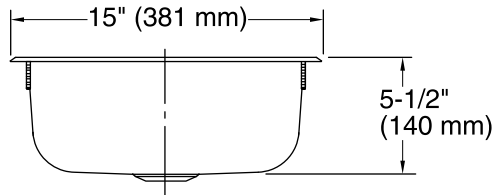

Single Basin Entertainment Sink
B155-2

Stud Mounting
Provides Easy
Installation

Technical Information

All product dimensions are nominal.

1. Installation: Top-mount
2. Bowl area (Only) Length: 13-1/4" (337 mm)
   Width: 11" (279 mm)
   Bowl depth: 5-9/16" (141 mm)
   Water depth: 5-9/16" (141 mm)
3. Number of deck holes: 2
4. Faucet hole(s): 1-7/16" (37 mm)
5. Drain hole: 1-15/16" (49 mm)

Notes

1. Install this product according to the installation instructions.
2. ADA compliant when installed to the specific requirements of these regulations.