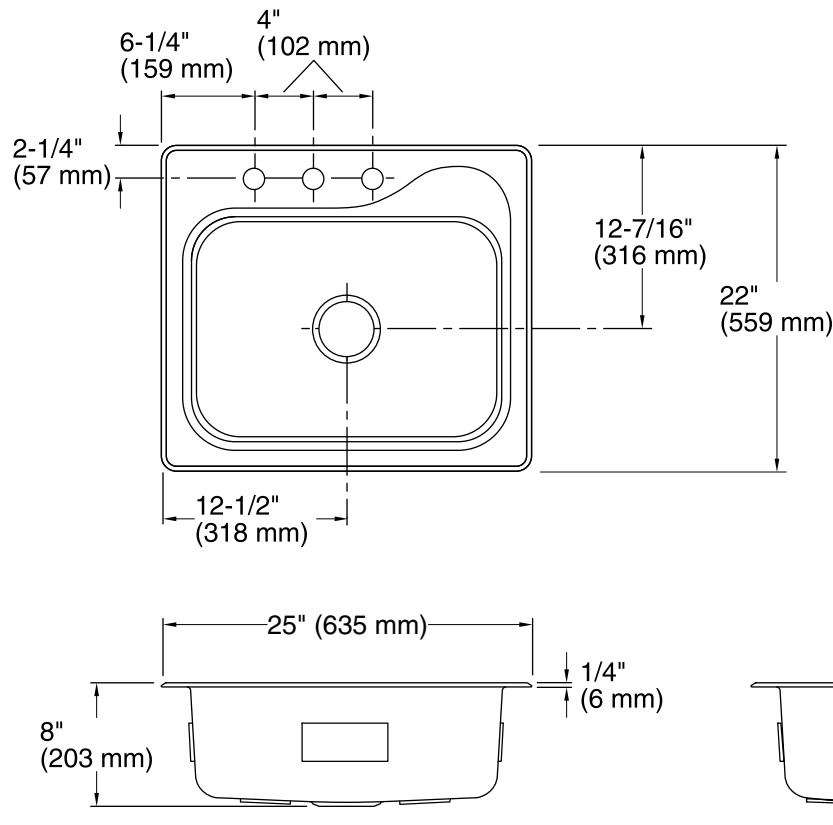

#### Features

- Rectangular bowl.
- Three faucet holes.
- Satin deck and luster bowl finishes.
- SilentShield® sound-absorption technology offers quieter performance.
- 25" (635 mm) x 22" (559 mm) x 8" (203 mm)

#### Components

Product includes:

1150001 Installation Clips

#### STERLING® Warranty - Stainless Steel Sinks

See website for detailed warranty information.

**Technical Information**

All product dimensions are nominal.

- Bowl configuration: Single
- Installation: Top-mount
- Cutout: Top-mount, 24-1/4" x 21-1/4" (616 mm x 540 mm) with 1/2" (13 mm) radius corners
- Min. base cabinet width: 27" (686 mm)
- Bowl area (Only)
  - Length: 21" (533 mm)
  - Width: 15-1/4" (387 mm)
  - Bowl depth: 8" (203 mm)
  - Water depth: 8" (203 mm)
- Number of deck holes: 3
- Faucet hole(s): 1-7/16" (37 mm)
- Drain hole: 3-5/8" (92 mm)