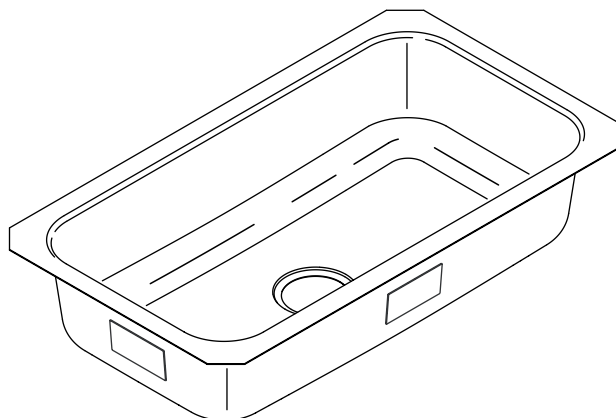

Codes/Standards Applicable

Specified model meets or exceeds the following:

- *ASME A112.19.3*
- *CSA B45*
- *IAPMO/UPC*

Colors/Finishes

- NA: None applicable

Accessories:

- NA: None applicable

Specified Model

Model	Description	Colors/Finishes
11408-NA	Stainless steel undermount sink	☐ NA

SterlingPlumbing.com

Visit us online for fixture color choices, detailed product information, color photos, installation instructions, care guides, and warranties. Sterling offers additional lines of plumbing products to complement the Sterling product you've chosen. Sign up for the Sterling monthly e-newsletter which showcases our latest product innovations. You may also call our Sterling Plumbing Answer Center from within the USA at 1-888-STERLING in addition to consulting with your local dealer. Sterling. Strong. Professional. Design.