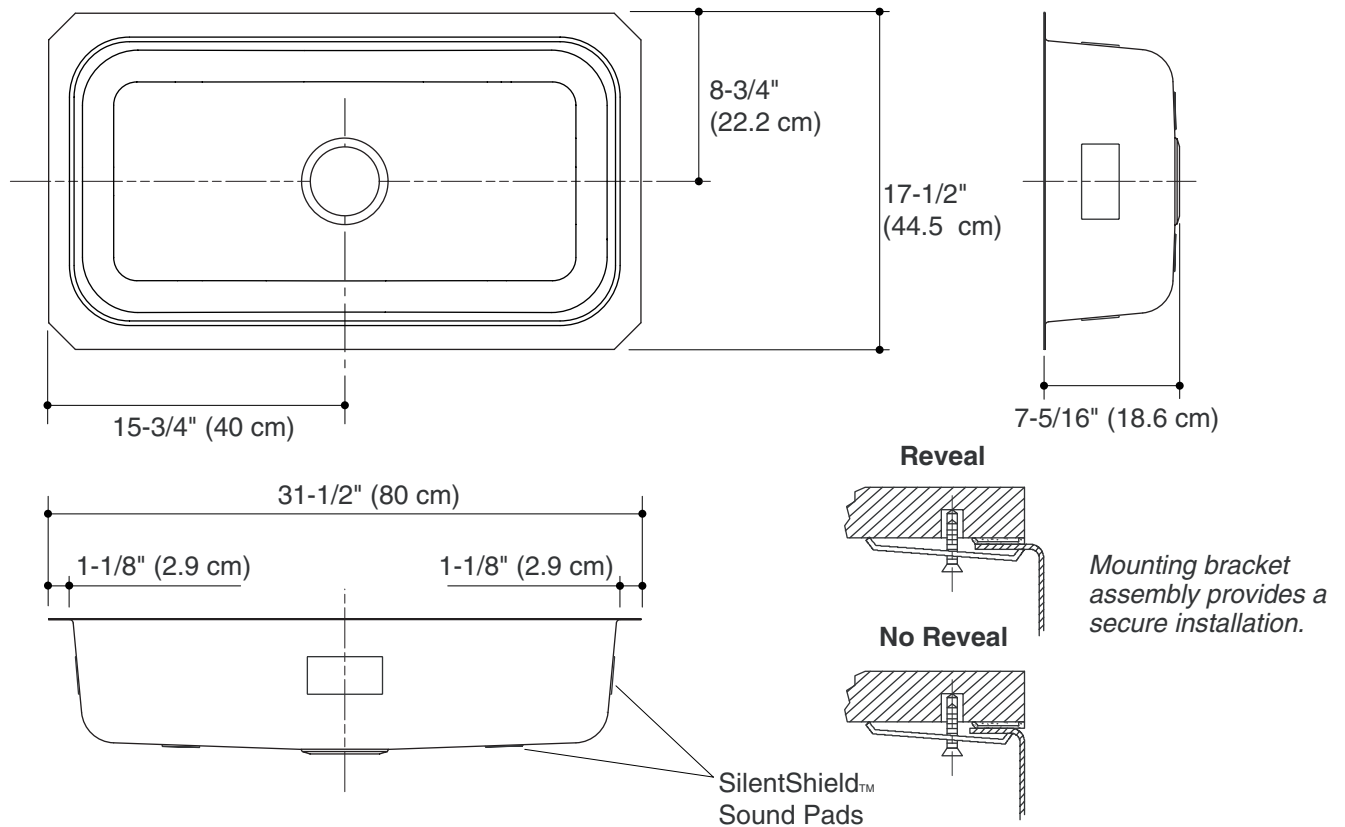

Technical Information

Fixture*:		basin area
Sink		29-1/4" (74.3 cm) x 15-3/16" (38.6 cm)
Drain hole	3-5/8" (9.2 cm) D.	
* Approximate measurements for comparison only.		

Included Components:	
Hardware kit	91915
Cut-out template	1050295-7

Installation Notes

Install this product according to the installation guide.

Use the supplied cut-out template to select either a hidden or exposed rim.

Product Diagram