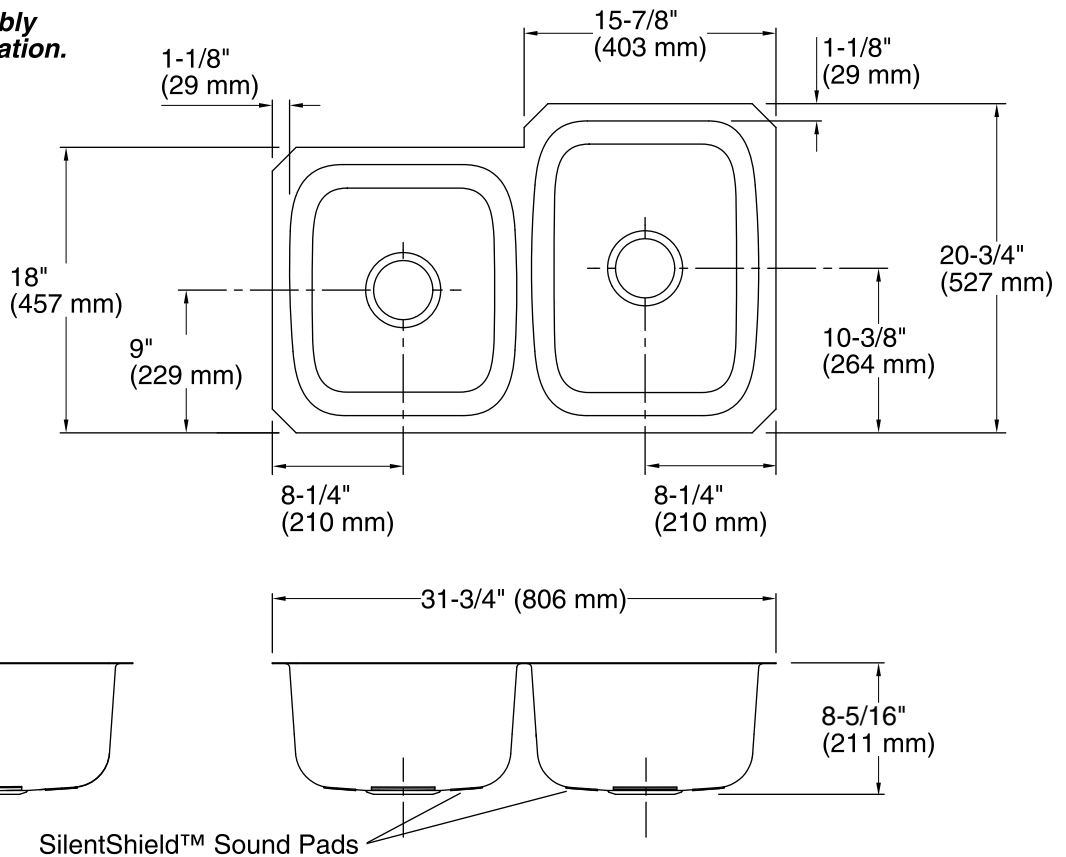

Mounting bracket assembly provides a secure installation.

Technical Information

All product dimensions are nominal.

Bowl configuration:	Off-set Large/small
Installation:	Under-mount
Min. base cabinet width:	36" (914 mm)
Bowl area (Left)	Length: 14-1/4" (362 mm) Width: 15-3/4" (400 mm) Bowl depth: 8" (203 mm) Water depth: 8" (203 mm)
Bowl area (Right)	Length: 14-1/4" (362 mm) Width: 18-1/2" (470 mm) Bowl depth: 8" (203 mm) Water depth: 8" (203 mm)
Drain hole:	3-3/4" (95 mm)
Template:	1055956-7, required, included

Notes

Install this product according to the installation instructions.

Measure your actual product for roughing-in details.

Use the supplied cut-out template to select either a hidden or exposed rim.