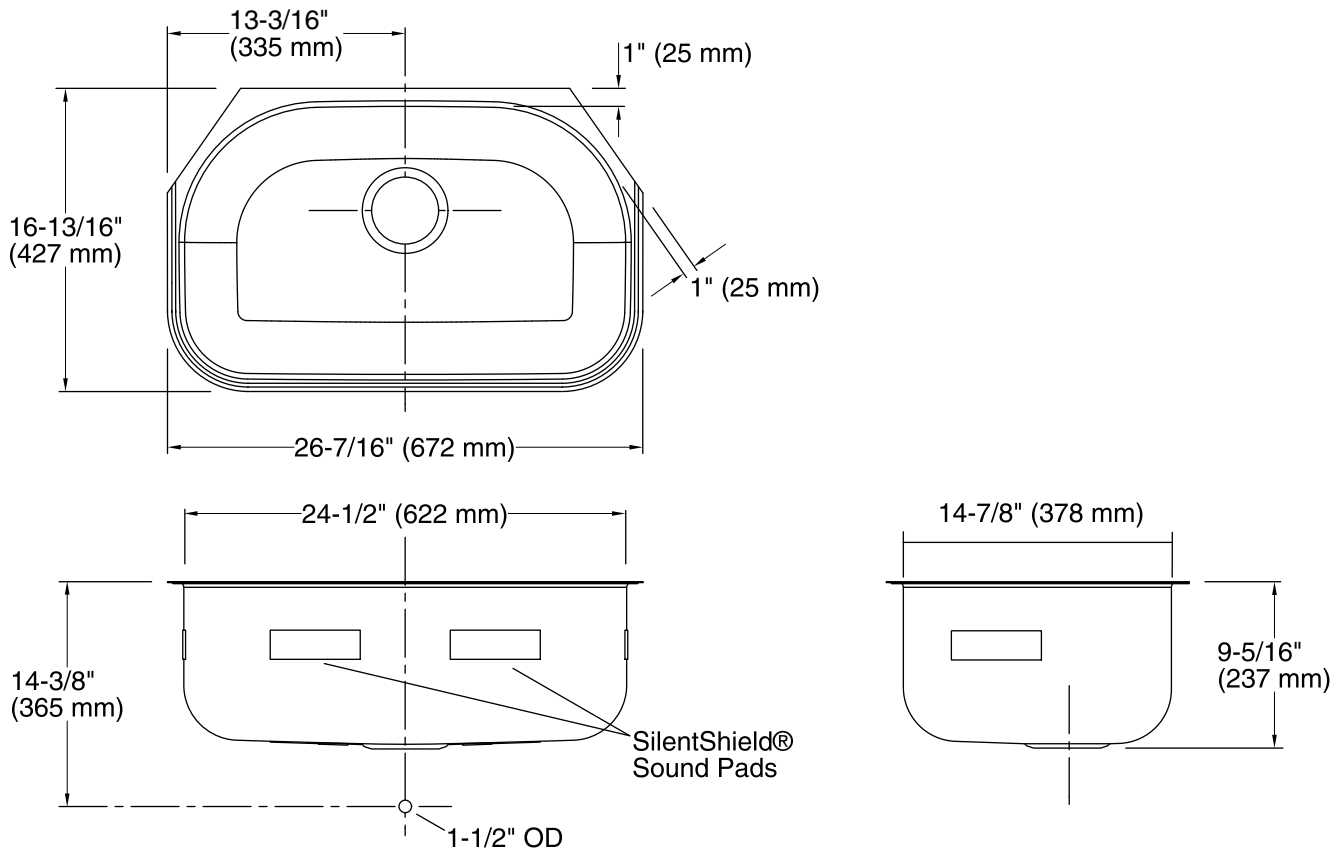

Features

- D-bowl.
- No faucet holes; requires wall- or counter-mount faucet.
- Luster finish.
- SilentShield® sound-absorption technology offers quieter performance.
- 26-7/16" (672 mm) x 16-13/16" (427 mm) x 9-5/16" (237 mm)

Material

- 18-gauge stainless steel.

Installation

- Under-mount.

Recommended Accessories

7400 Duostrainer™ Sink Strainer
15287 Sink Rack

Components

Product includes:
91915 Hardware Kit

Codes/Standards

ASME A112.19.3/CSA B45.4

STERLING® Warranty - Stainless Steel Sinks

See website for detailed warranty information.

Technical Information

All product dimensions are nominal.

- Bowl configuration: Single
- Installation: Under-mount
- Min. base cabinet width: 30" (762 mm)
- Bowl area (Only)
 - Length: 24-1/2" (622 mm)
 - Width: 14-7/8" (378 mm)
 - Bowl depth: 9-5/16" (237 mm)
 - Water depth: 9-5/16" (237 mm)
- Drain hole: 3-5/8" (92 mm)
- Template: 1105665-7, required, included

Notes

- Install this product according to the installation instructions.
- Measure your actual product for roughing-in details.