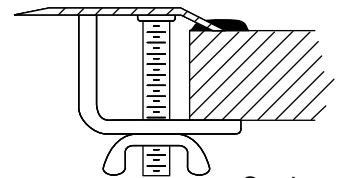

Stud mounting
provides easy
installation

Drop-in Installation

Technical Information

All product dimensions are nominal.

- Bowl configuration: Single
- Installation: Drop-in, Under-mount
- Drain hole: 1-3/4" (44 mm)

Notes

Install this product according to the installation instructions.

Measure your actual product for roughing-in details.