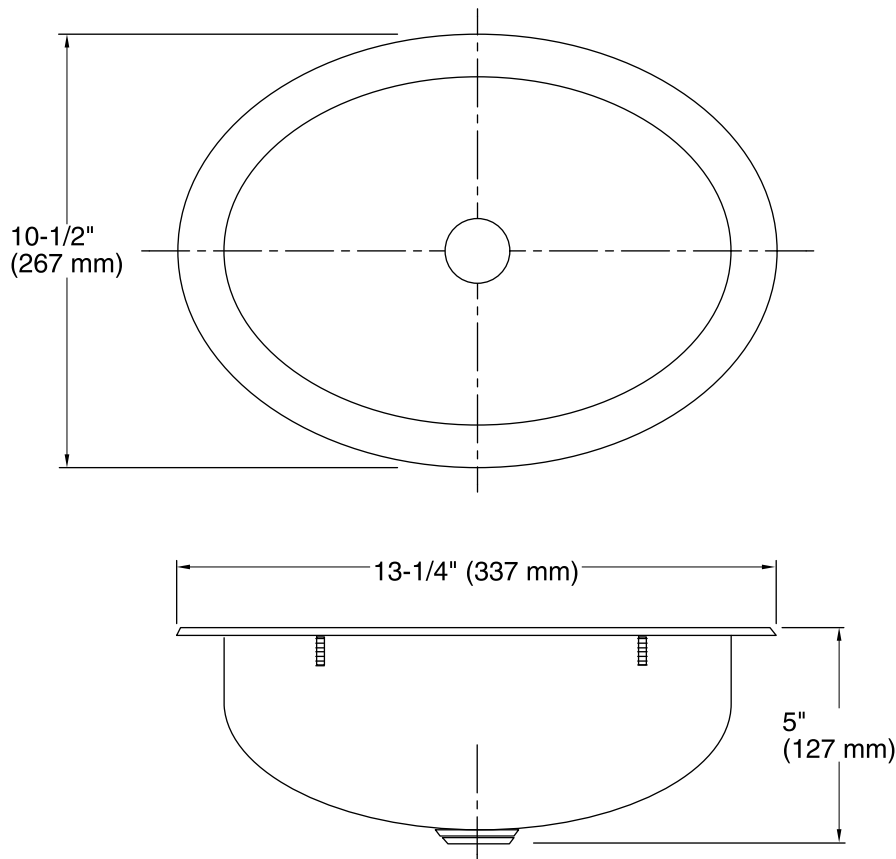

Stud mounting
provides easy
installation

Drop-in Installation

Technical Information

All product dimensions are nominal.

- Bowl configuration: Single
- Installation: Drop-in, Under-mount
- Drain hole: 1-3/4" (44 mm)

Notes

Install this product according to the installation instructions.

Measure your actual product for roughing-in details.