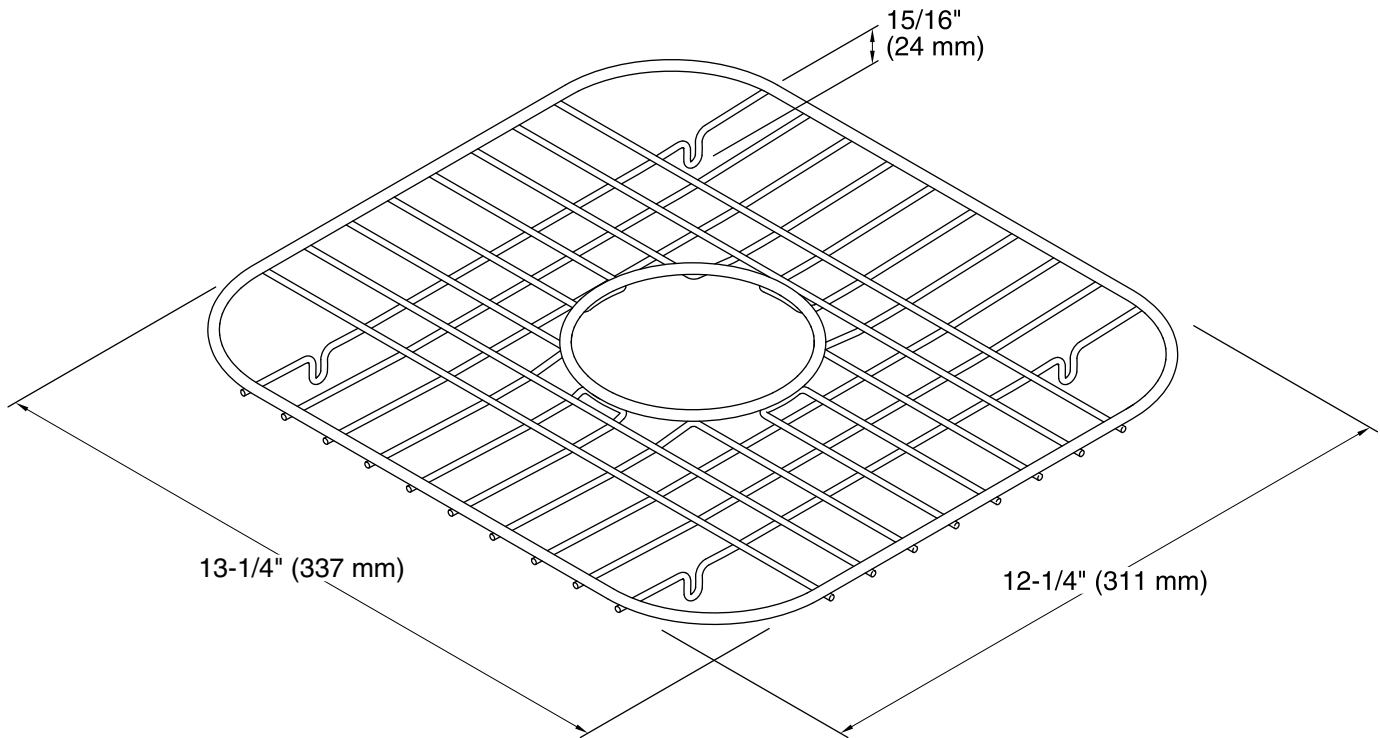

**Features**

- Protects bottom of bowl from surface damage.
- Features a drain hole opening allowing the drain to be used without removing the rack.
- Non-abrasive plastic feet will not harm the bowl finish.
- For use with Sterling models 11400, 11401, 11402, 11406, 11407, 11444, 11445, 11850, 11855, 14707, 14708, and 24765.
- 12-1/4" (311 mm) x 13-1/4" (337 mm)

**Available Color/Finishes**

*Color tiles intended for reference only.*

Color	Code	Description
	ST	Stainless Steel

**Technical Information**

All product dimensions are nominal.