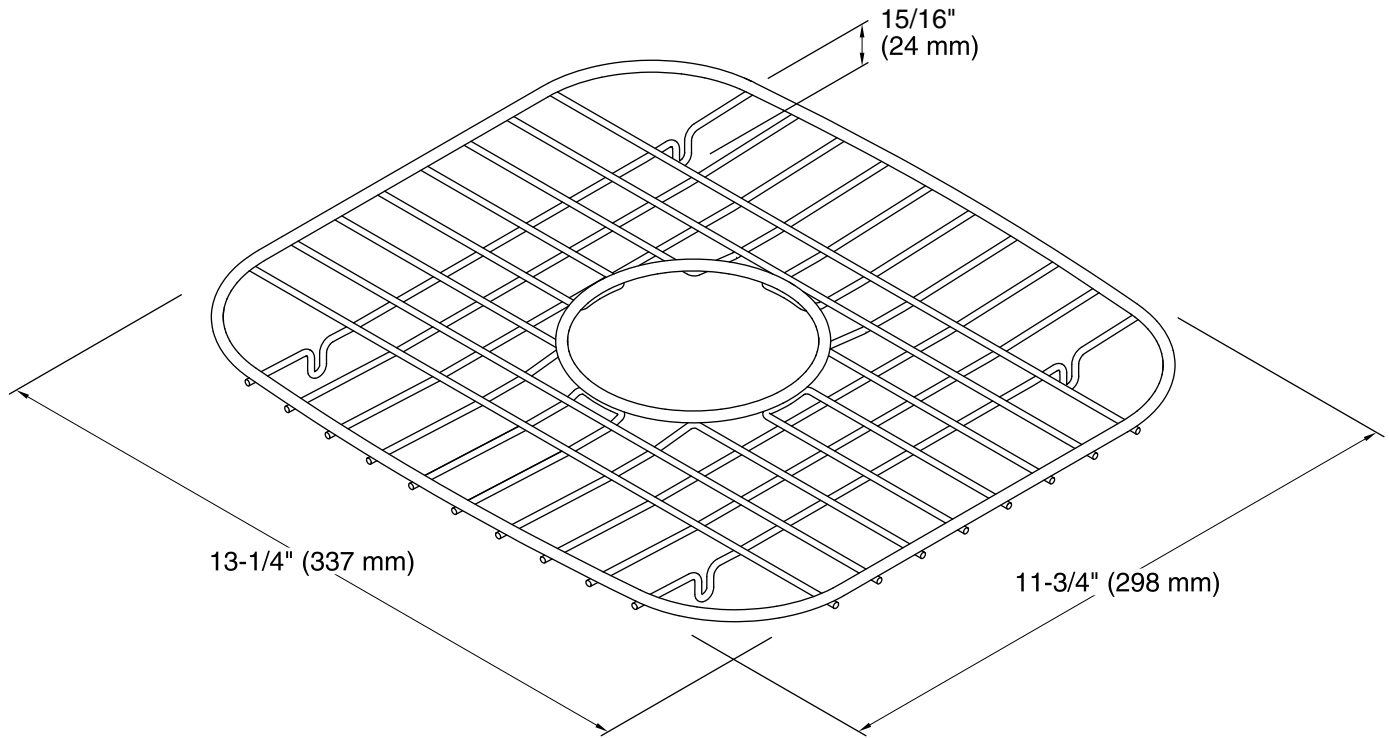

Features

- Protects bottom of bowl from surface damage.
- Features a drain hole opening allowing the drain to be used without removing the rack.
- Non-abrasive plastic feet will not harm the bowl finish.
- For use with Sterling models 11409 (smaller bowl), and 11448.
- 11-3/4" (298 mm) x 13-1/4" (337 mm)

Color tiles intended for reference only.

Color	Code	Description
	ST	Stainless Steel

Technical Information

All product dimensions are nominal.