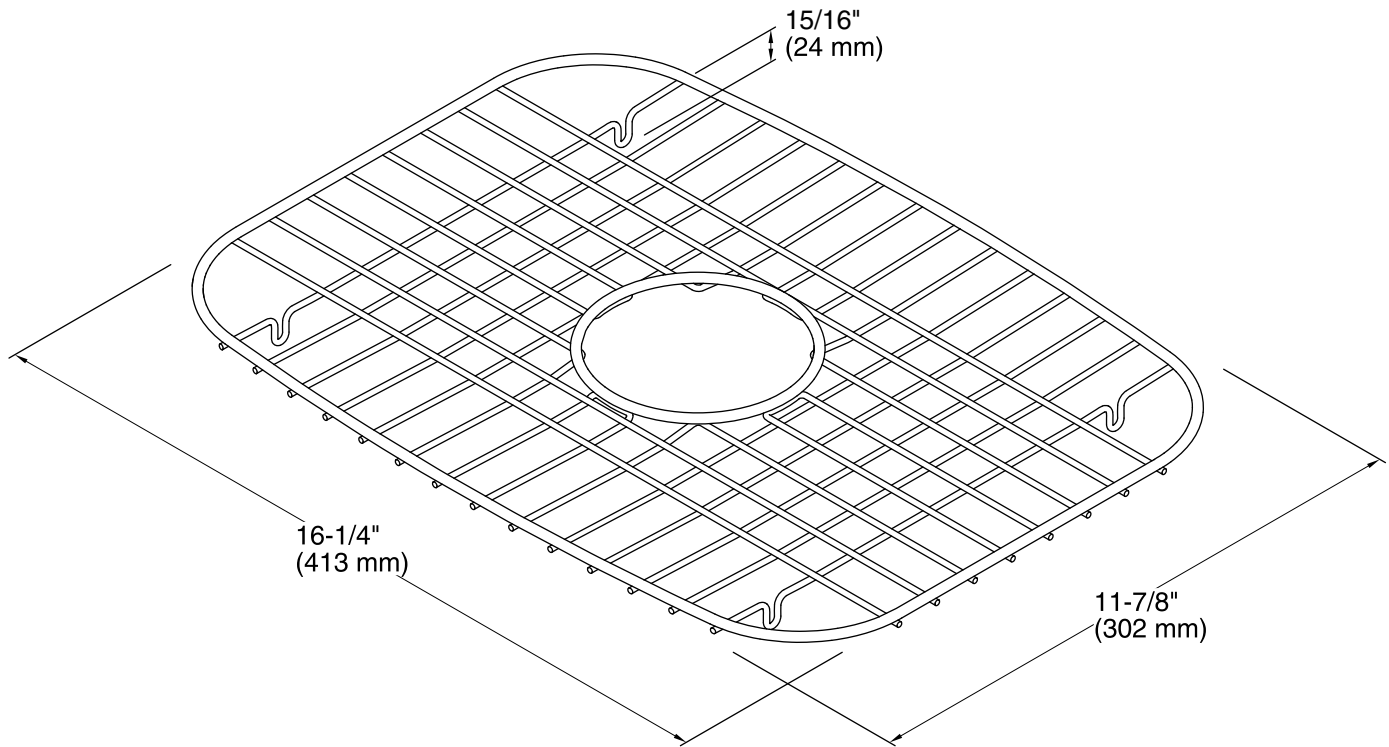

Features

- Protects bottom of bowl from surface damage.
- Features a drain hole opening allowing the drain to be used without removing the rack.
- Non-abrasive plastic feet will not harm the bowl finish.
- For use with Sterling models 11409 (large bowl), and 11449.
- 11-7/8" (302 mm) x 16-1/4" (413 mm)

Color tiles intended for reference only.

Color	Code	Description
	ST	Stainless Steel

Technical Information

All product dimensions are nominal.