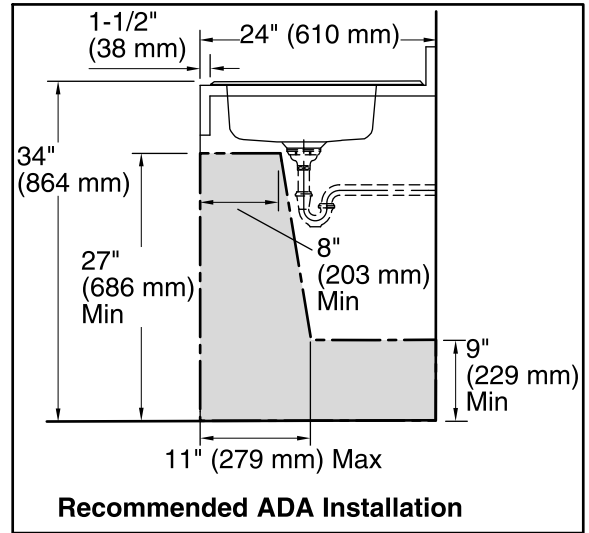

Middleton®

Top-mount Kitchen Sink

14631-4

Features

- Rectangular bowl.
- Four faucet holes.
- Satin deck and luster bowl finishes.
- SilentShield® sound-absorption technology offers quieter performance.
- 14631-4 = single pack.
- 14631-4F = 50 per pack.
- 25" (635 mm) x 22" (559 mm) x 6" (152 mm)

Material

- 20-gauge stainless steel.

Installation

- Top-mount.

Recommended Accessories

7400 Duostrainer™ Sink Strainer

Components

Product includes:

1150001 Installation Clips

ADA

Codes/Standards

ASME A112.19.3/CSA B45.4

ADA

ICC/ANSI A117.1

STERLING® Warranty - Stainless Steel Sinks

See website for detailed warranty information.

7-28-2017 03:34

Technical Information

All product dimensions are nominal.

- Bowl configuration: Single
- Installation: Top-mount
- Cutout: Top-mount, 24-1/2" x 21-1/2" (622 mm x 546 mm) with 11/16" (18 mm) radius corners
- Min. base cabinet width: 27" (686 mm)
- Bowl area (Only) Length: 25" (635 mm)
Width: 22" (559 mm)
Bowl depth: 6" (152 mm)
Water depth: 6" (152 mm)
- Number of deck holes: 4
- Faucet hole(s): 1-7/16" (37 mm)
- Drain hole: 3-5/8" (92 mm)