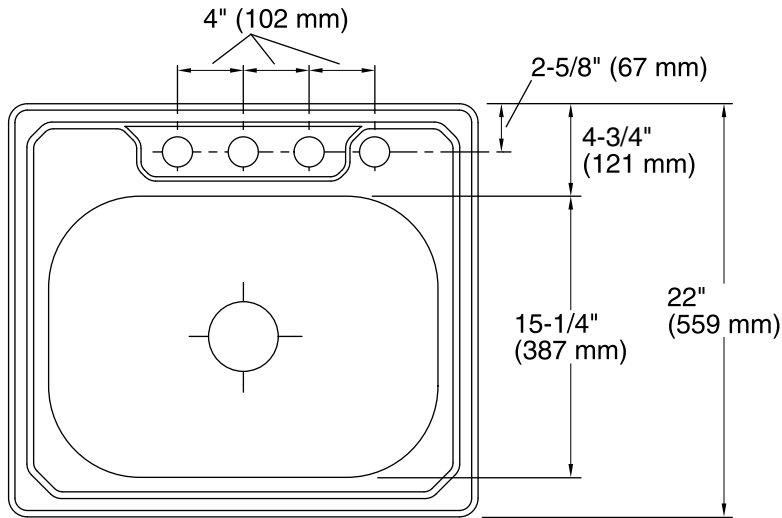

Middleton®

Top-mount Kitchen Sink

14631-4

Features

- Rectangular bowl.
- Four faucet holes.
- Satin deck and luster bowl finishes.
- SilentShield® sound-absorption technology offers quieter performance.
- 14631-4 = single pack.
- 14631-4F = 50 per pack.
- 25" (635 mm) x 22" (559 mm) x 6" (152 mm)

7-28-2017 03:34

Technical Information

All product dimensions are nominal.

- Bowl configuration: Single
- Installation: Top-mount
- Cutout: Top-mount, 24-1/2" x 21-1/2" (622 mm x 546 mm) with 11/16" (18 mm) radius corners
- Min. base cabinet width: 27" (686 mm)
- Bowl area (Only) Length: 25" (635 mm)
Width: 22" (559 mm)
Bowl depth: 6" (152 mm)
Water depth: 6" (152 mm)
- Number of deck holes: 4
- Faucet hole(s): 1-7/16" (37 mm)
- Drain hole: 3-5/8" (92 mm)