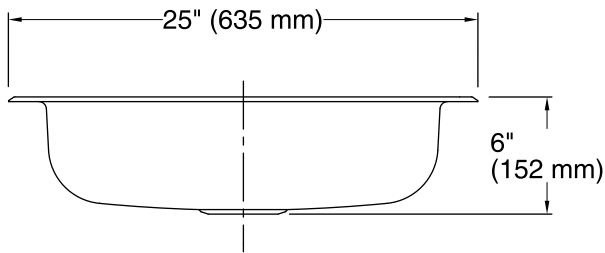

Middleton®

Top-mount Kitchen Sink

14631-4

Features

- Rectangular bowl.
- Four faucet holes.
- Satin deck and luster bowl finishes.
- SilentShield® sound-absorption technology offers quieter performance.
- 14631-4 = single pack.
- 14631-4F = 50 per pack.
- 25" (635 mm) x 22" (559 mm) x 6" (152 mm)

7-28-2017 03:34

Technical Information

All product dimensions are nominal.

- Bowl configuration: Single
- Installation: Top-mount
- Cutout: Top-mount, 24-1/2" x 21-1/2" (622 mm x 546 mm) with 11/16" (18 mm) radius corners
- Min. base cabinet width: 27" (686 mm)
- Bowl area (Only) Length: 25" (635 mm)
Width: 22" (559 mm)
Bowl depth: 6" (152 mm)
Water depth: 6" (152 mm)
- Number of deck holes: 4
- Faucet hole(s): 1-7/16" (37 mm)
- Drain hole: 3-5/8" (92 mm)