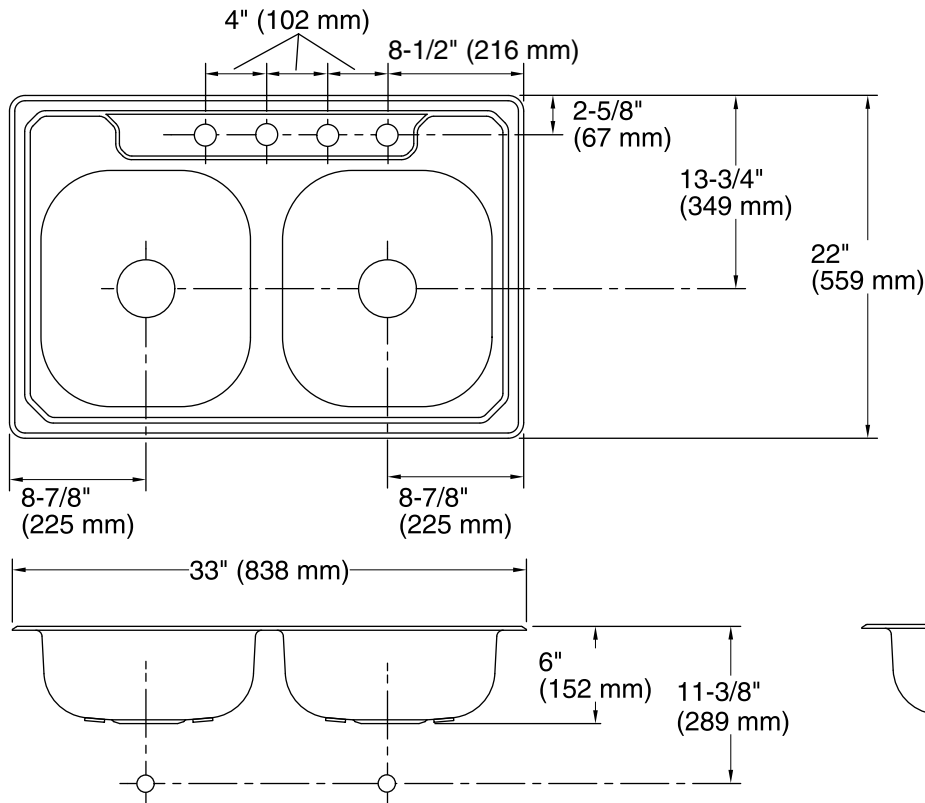

Recommended ADA Installation

Standard Installation