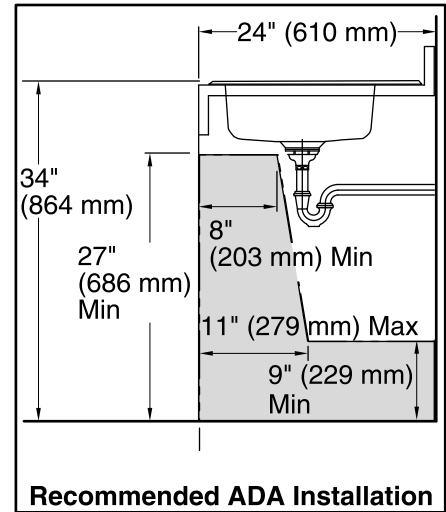

Recommended ADA Installation

Technical Information

All product dimensions are nominal.

Bowl configuration: Double equal

Installation: Top-mount

Cutout: Top-mount, 32-1/2" x 21-1/2" (826 mm x 546 mm) with 11/16" (18 mm) radius corners

Min. base cabinet width: 36" (914 mm)

Bowl area (Left) Length: 13-3/4" (349 mm)
Width: 15-1/2" (394 mm)
Bowl depth: 6" (152 mm)
Water depth: 6" (152 mm)

Bowl area (Right) Length: 13-3/4" (349 mm)
Width: 15-1/2" (394 mm)
Bowl depth: 6" (152 mm)
Water depth: 6" (152 mm)

Number of deck holes: 4

Faucet hole(s): 1-7/16" (37 mm)

Drain hole: 3-5/8" (92 mm)

Notes

Install this product according to the installation instructions.

Measure your actual product for roughing-in details.

ADA compliant when installed to the specific requirements of these regulations.