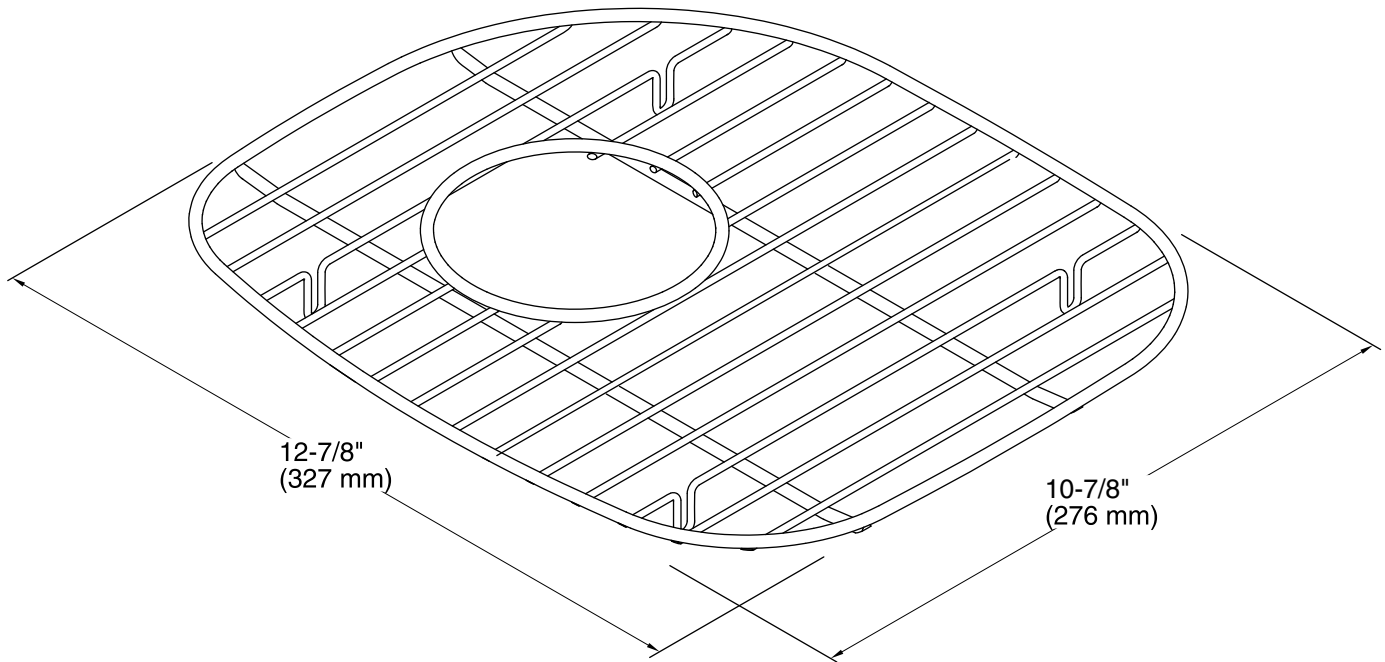

Features

- Protects bottom of bowl from surface damage.
- Features a drain hole opening allowing the drain to be used without removing the rack.
- Non-abrasive plastic feet will not harm the bowl finish.
- For use with Sterling models 11723 (smaller bowl) and 11724 (smaller bowl).
- 10-7/8" (276 mm) x 12-7/8" (327 mm)

Color tiles intended for reference only.

Color	Code	Description
	ST	Stainless Steel

Technical Information

All product dimensions are nominal.